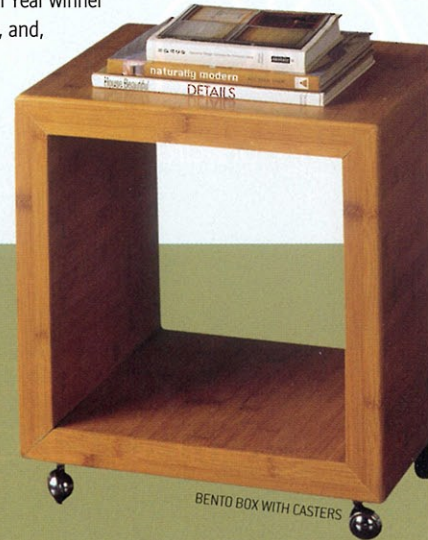

BENTO BOX

QUATTRO

What Comes Naturally

With a name like **Stone Forest**, it has to be granite—or does it? The manufacturer eschews man-made materials such as concrete or resin in its hand-carved kitchen and bath appointments, but the medium that put it on the map is nowhere to be found in the Quattro and Moso Vessels. Instead, the Japanese-inspired sinks are constructed from the tough exterior of bamboo shoots, grown without pesticides or fertilizers, and harvested without killing the entire plant. Quattro, 16 inches square and 6 inches high, is designed to interface with the Bento Box, either as sink support or for storage, with or without casters.

Moso, an *Interior Design* 2007 Best of Year winner in the bath/plumbing fixtures category, is 19 inches wide, 14 deep, and 4 high. Both are lightweight, and, obviously, water-resistant. 888-682-2987; stoneforest.com. **circle 429** ➤

BENTO BOX WITH CASTERS

MOSO