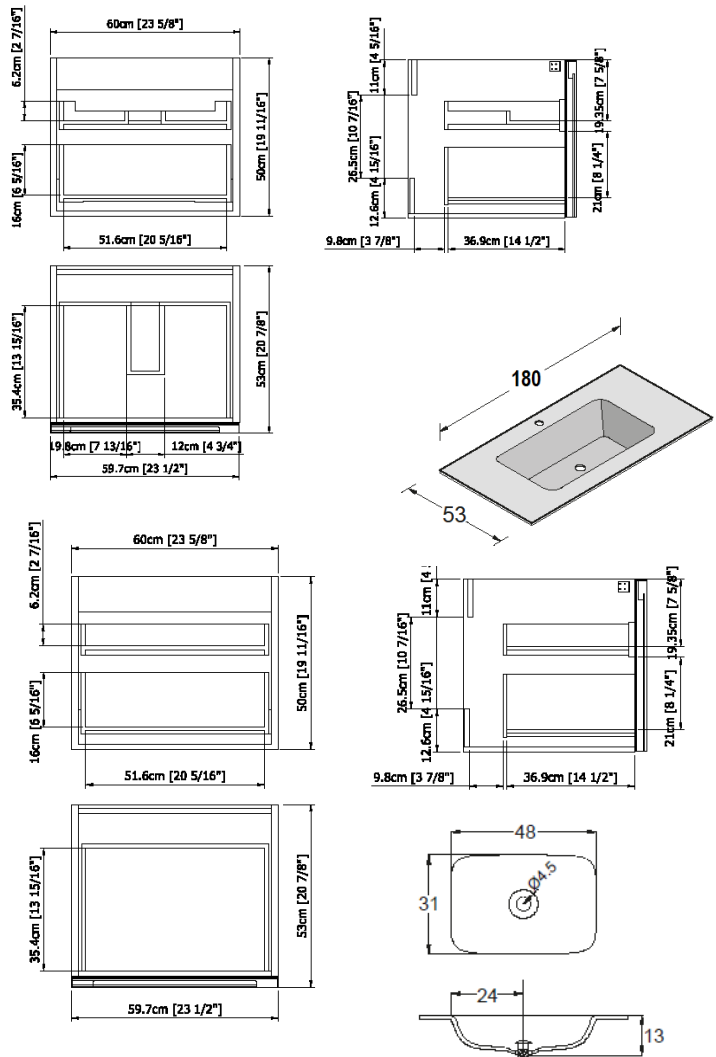

### Modern +Skin Wall Mount Vanity Unit

Style Number: 834927

Collection: Artelinea

Origin: Italy

Description: +Skin Wall Mount Basin Unit w/ One Deep Drawer & Central Drainage Hole, (2) Base Units w/ Deep Drawers Bronzo Structure & Laminam Filo Argentio Front 180L x 53W x 50H cm Includes 180cm Basin Countertop w/ Tap Hole Cristalplant

### GENERAL FEATURES & SPECIFICATIONS

- Wall Mounted
- Basin Unit, 60L x 53W x 50H cm
- 1- Deep Drawer, Glass Dividers & Inner Drawer w/ Drainage Hole
- (2) Base Units, 60L x 53W x 50H cm
- 2-Deep Drawers, Glass Dividers, & Inner Drawer
- Blum Drawer Runner with Total Extraction
- Adjustable Wall Supports
- Basin Top; 180L x 53W cm
- Basin Centered
- 1-Tap Hole
- Incisa Bowl
- No Overflow
- **Structure Material: Hydro Repellent Lacquered Melamine Laminat, Enamelled MDF, Aluminum Varnished**
- **Structure Finish: Bronzo**
- **External Covering Material: Laminam**
- **External Covering Finish: Filo Argentio**
- **Top Material: Cristalplant**
- **Top Finishes: Bianco**