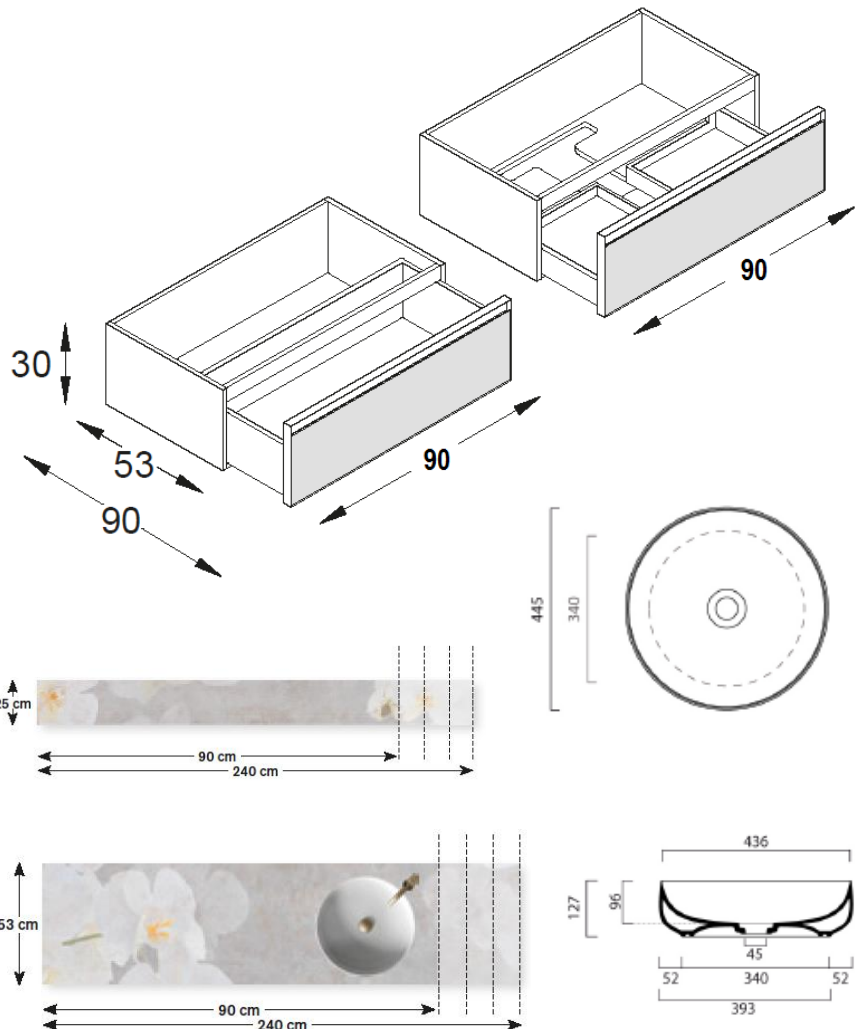

Modern +Skin Wall Mount Vanity Unit with Backsplash

Style Number: 834915

Collection: Artelinea

Origin: Italy

Description: +Skin Wall Mount Basin Unit w/ One Drawer & Central Drainage Hole, 1-Base Unit w/ 1-Drawer Peltro Structure & Laminam Filo Ghisa Front 180L x 53W x 30H cm Includes 180cm Countertop for Right Basin w/ Tap Hole & Splashback in Garden Print and White Ceramic Basin

GENERAL FEATURES & SPECIFICATIONS

- Wall Mounted
- Basin Unit, 90L x 53W x 30H cm
- 1-Drawer w/ Drainage Hole
- 1-Base Unit, 90L x 53W x 30H cm
- 1-Drawer
- Blum Drawer Runner with Total Extraction
- Adjustable Wall Supports
- Counter Top; 180L x 53W cm
- Basin to the Right
- 1-Tap Hole
- Splashback, 180L x 25H cm
- Round Over Level Basin, 45cm Diameter
- **Structure Material: Hydro Repellent Lacquered Melamine Laminate, Enameled MDF, Aluminum Varnished**
- **Structure Finish: Peltro**
- **External Covering Material: Laminam**
- **External Covering Finish: Filo Ghisa**
- **Top/Splashback Material: Extra Clear Transparent Glass & Decoration**
- **Top/Splashback Finish: Garden Print**
- **Basin: White Ceramic**