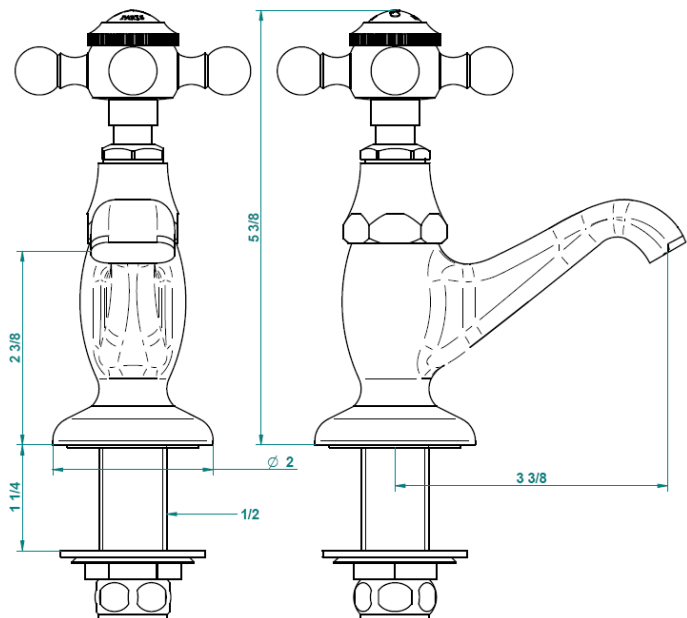

Traditional 1900 Deck Mount Faucet

Style Number: 773286

Collection: THG

Origin: France

Description: 1900 Deck Mount Hot & Cold Basin Taps W/ Cross Handles for in Polished Chrome

GENERAL FEATURES & SPECIFICATIONS

- Deck Mounted
- Hot & Cold Taps
- Cross Handles
- 2.2gpm
- **Material: Brass**
- **Finishes: Polished Chrome, Stainless Steel, Brushed Stainless Steel, Polished Nickel, Matte Nickel, Matte Chrome, Satin Chrome, Light Coated Bronze, Black Nickel, Polished Gold, Satin Gold, Matte Gold, Silver Rhodium, Rose Gold, Soft Gold, Soft Matte Gold, Soft Satin Gold, Brown Bronze PVD, Matte Brown Bronze PVD, Polished Silver Antique, Matte Copper Antique, Nickel Antique, Brass PVD, Matte Brass PVD, Gold PVD, Matte Gold PVD, Nickel PVD, Matte Nickel PVD, Matte Blush PVD, Blush PVD, Graphite PVD, Matte Graphite PVD, Umber PVD, Matte Umber PVD**