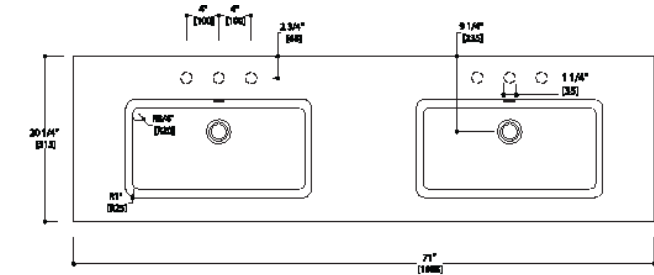

We cannot guarantee the accuracy of this information. Dimensions are nominal – for guidance only and are not to be used for pre-installation.

For further information call 312.832.9000 or visit us at hydrologychicago.com