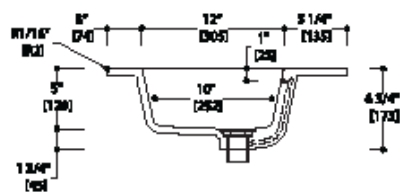

We cannot guarantee the accuracy of this information. Dimensions are nominal – for guidance only and are not to be used for pre-installation.

For further information call 312.832.9000 or visit us at hydrologychicago.com