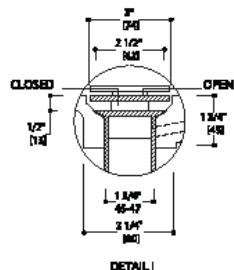

### Modern 51-Collection Wall Mount Vanity

**Model: 834452**

**Collection: Blu Bathworks**

**Origin: Italy**

**Description: Wall Mount Double Vanity in White Gloss 71"W x 19"H x 20-1/4"D w/ Integrated Countertop w/ Double Basins in White Gloss**

#### GENERAL FEATURES & SPECIFICATIONS

- Wall Mount Vanity
- Includes: (2) Deep Drawers & (2) Slim Drawer Inserts
- 71"W x 19"H x 20-1/4"D
- Slim Inner Drawer Designed for Plumbing Clearance
- Hettich Push/Pull Drawer Opening System
- Material: Lacquered
- Finish: White Gloss
- Integrated Double Basins & Countertop with Integral Slot Overflow
- Matching Waste Cover
- Knockouts May be Drilled on-site for Deck Mount Faucets
- Non-Porous, Stain Resistant
- 71"W x 6-3/4"H x 20-1/4"D (1805 x 173 x 515mm)
- Apron Height: 1/2" (15mm)
- Drain Hole: 1-3/4" (45mm)
- Material: Blu Stone
- Finish: Gloss White

#### Codes/Standards:

ADA, ASME A112.19.2, IAPMO/cUPC, ICC/ ANSI A117.1, CSA B 45, Fixture Dimensions and Hydraulic Performance meet or exceed ANSI/ASME standard A112.19.2, A112.19.9M, and CAN/CSA B45 requirements