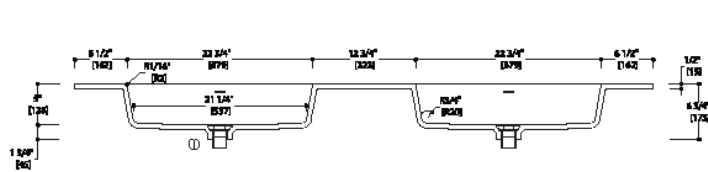

### Modern 51-Collection Wall Mount Vanity

**Model: 834452**

**Collection: Blu Bathworks**

**Origin: Italy**

**Description: Wall Mount Double Vanity in White Gloss 71"W x 19"H x 20-1/4"D w/ Integrated Countertop w/ Double Basins in White Gloss**

#### GENERAL FEATURES & SPECIFICATIONS

- Wall Mount Vanity
- Includes: (2) Deep Drawers & (2) Slim Drawer Inserts
- 71"W x 19"H x 20-1/4"D
- Slim Inner Drawer Designed for Plumbing Clearance
- Hettich Push/Pull Drawer Opening System
- Material: Lacquered
- Finish: White Gloss
- Integrated Double Basins & Countertop with Integral Slot Overflow
- Matching Waste Cover
- Knockouts May be Drilled on-site for Deck Mount Faucets
- Non-Porous, Stain Resistant
- 71"W x 6-3/4"H x 20-1/4"D (1805 x 173 x 515mm)
- Apron Height: 1/2" (15mm)
- Drain Hole: 1-3/4" (45mm)
- Material: Blu Stone
- Finish: Gloss White

#### Codes/Standards:

ADA, ASME A112.19.2, IAPMO/cUPC, ICC/ ANSI A117.1, CSA B 45, Fixture Dimensions and Hydraulic Performance meet or exceed ANSI/ASME standard A112.19.2, A112.19.9M, and CAN/CSA B45 requirements