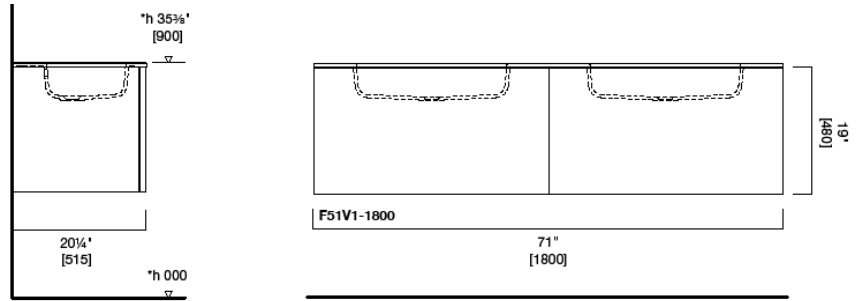

We cannot guarantee the accuracy of this information. Dimensions are nominal – for guidance only and are not to be used for pre-installation.

For further information call 312.832.9000 or visit us at hydrologychicago.com