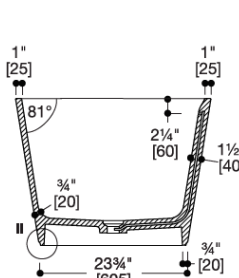

### Transitional Coco Freestanding Oval Bathtub

**Model: 814586**

**Collection: Blu Bathworks**

**Origin: Italy**

**Description: Coco Blu Stone Freestanding Oval Tub in Matte Black 59" x 31-1/2" x 23-1/2"**

#### GENERAL FEATURES & SPECIFICATIONS

- Freestanding Blu.Stone bathtub
- Streamline high profile one piece design
- 59" x 31-1/2" x 23"
- Includes integral slot overflow and matching Blu.Stone waste cover.
- Made of Blu.Stone, providing the look and feel of natural stone.
- Non-porous, stain resistant surface that does not require sealing.
- Does not promote bacteria or fungi
- Does not include tailpiece.
- 2-1/4" to overflow
- 74 gallon capacity
- 77 degree interior slope
- Standard Finish: Matte White
- Gloss finish and colors available
- Material: Blu.Stone