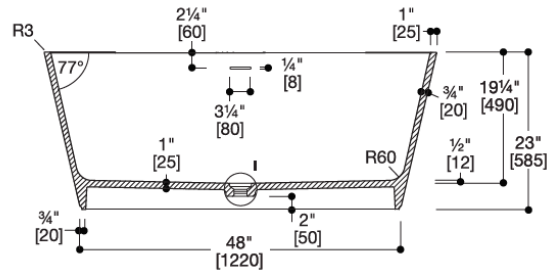

### Transitional Coco Freestanding Oval Bathtub

**Model: 814586**

**Collection: Blu Bathworks**

**Origin: Italy**

**Description: Coco Blu Stone Freestanding Oval Tub in Matte Black 59" x 31-1/2" x 23-1/2"**

#### GENERAL FEATURES & SPECIFICATIONS

- Freestanding Blu.Stone bathtub
- Streamline high profile one piece design
- 59" x 31-1/2" x 23"
- Includes integral slot overflow and matching Blu.Stone waste cover.
- Made of Blu.Stone, providing the look and feel of natural stone.
- Non-porous, stain resistant surface that does not require sealing.
- Does not promote bacteria or fungi
- Does not include tailpiece.
- 2-1/4" to overflow
- 74 gallon capacity
- 77 degree interior slope
- Standard Finish: Matte White
- Gloss finish and colors available
- Material: Blu.Stone