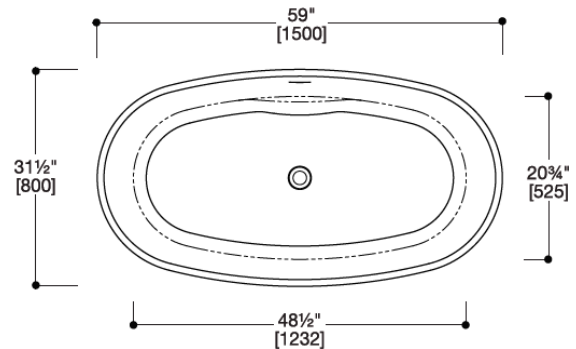

### Transitional Coco Freestanding Oval Bathtub

**Model: 814586**

**Collection: Blu Bathworks**

**Origin: Italy**

**Description: Coco Blu Stone Freestanding Oval Tub in Matte Black 59" x 31-1/2" x 23-1/2"**

#### GENERAL FEATURES & SPECIFICATIONS

- Freestanding Blu.Stone bathtub
- Streamline high profile one piece design
- 59" x 31-1/2" x 23"
- Includes integral slot overflow and matching Blu.Stone waste cover.
- Made of Blu.Stone, providing the look and feel of natural stone.
- Non-porous, stain resistant surface that does not require sealing.
- Does not promote bacteria or fungi
- Does not include tailpiece.
- 2-1/4" to overflow
- 74 gallon capacity
- 77 degree interior slope
- Standard Finish: Matte White
- Gloss finish and colors available
- Material: Blu.Stone