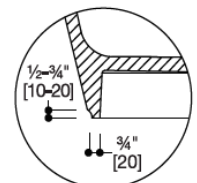

### Transitional Coco Freestanding Oval Bathtub

**Model: 814586**

**Collection: Blu Bathworks**

**Origin: Italy**

**Description: Coco Blu Stone Freestanding Oval Tub in Matte Black 59" x 31-1/2" x 23-1/2"**

#### GENERAL FEATURES & SPECIFICATIONS

- Freestanding Blu.Stone bathtub
- Streamline high profile one piece design
- 59" x 31-1/2" x 23"
- Includes integral slot overflow and matching Blu.Stone waste cover.
- Made of Blu.Stone, providing the look and feel of natural stone.
- Non-porous, stain resistant surface that does not require sealing.
- Does not promote bacteria or fungi
- Does not include tailpiece.
- 2-1/4" to overflow
- 74 gallon capacity
- 77 degree interior slope
- Standard Finish: Matte White
- Gloss finish and colors available
- Material: Blu.Stone