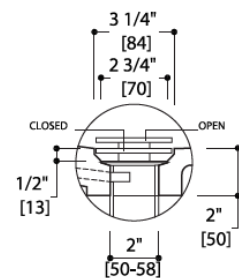

### Transitional Coco Freestanding Oval Bathtub

**Model: 814586**

**Collection: Blu Bathworks**

**Origin: Italy**

**Description: Coco Blu Stone Freestanding Oval Tub in Matte Black 59" x 31-1/2" x 23-1/2"**

#### GENERAL FEATURES & SPECIFICATIONS

- Freestanding Blu.Stone bathtub
- Streamline high profile one piece design
- 59" x 31-1/2" x 23"
- Includes integral slot overflow and matching Blu.Stone waste cover.
- Made of Blu.Stone, providing the look and feel of natural stone.
- Non-porous, stain resistant surface that does not require sealing.
- Does not promote bacteria or fungi
- Does not include tailpiece.
- 2-1/4" to overflow
- 74 gallon capacity
- 77 degree interior slope
- Standard Finish: Matte White
- Gloss finish and colors available
- Material: Blu.Stone