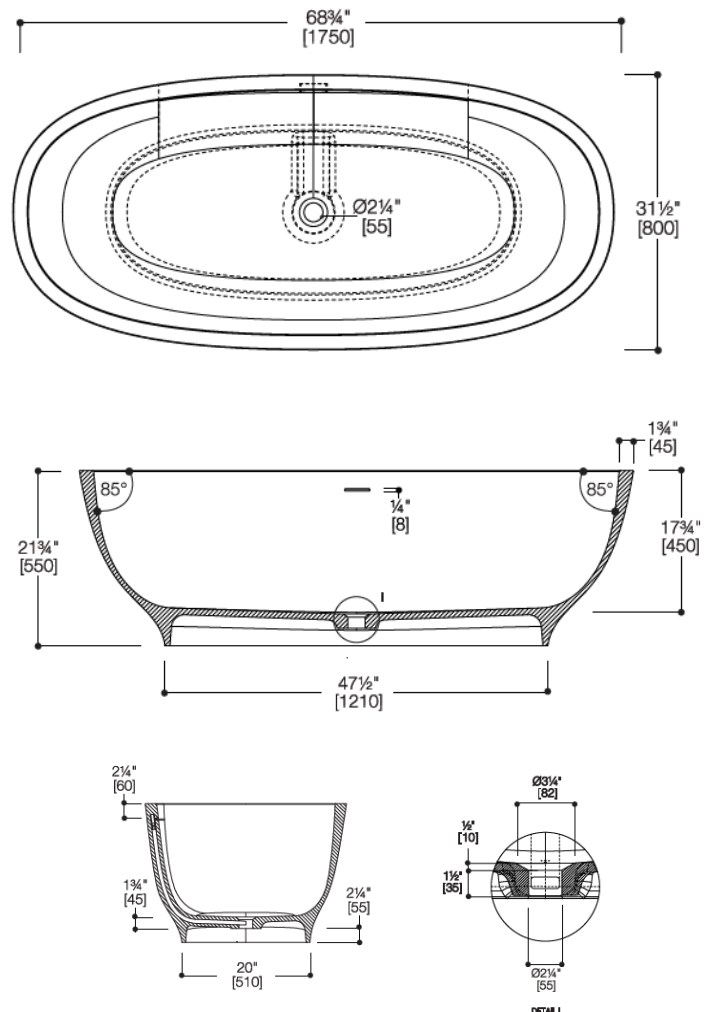

Transitional Fini Freestanding Oval Bathtub

Model: 814619

Collection: Blu Bathworks

Origin: Italy

**Description: Fini Blu Stone
Freestanding Tub in Matte White 68-
3/4" x 31-1/2" x 21-3/4"**

GENERAL FEATURES & SPECIFICATIONS

- Freestanding Blu.Stone Bathtub
- Streamlined, high profile one piece design
- 68-3/4" x 31-1/2" x 21-3/4"
- Includes integral slot overflow and matching blu.stone waste cover
- Made of blu.stone providing the look and feel of natural stone.
- Non-porous, stain resistant surface that does not require sealing.
- Does not promote bacteria or fungi
- Tailpiece not included
- 87 gallon capacity
- 85 degree interior slope
- 2-1/4" to overflow
- Standard Finishes: Matte or Gloss White
- Material: Blu.Stone

Codes/Standards:

Meets or exceeds ANSI / ASME standard CSA B45.5.11 / IAPMO Z124
IAPMO / ANSI Z124.8
CSA

We cannot guarantee the accuracy of this information. Dimensions are nominal – for guidance only and are not to be used for pre-installation.