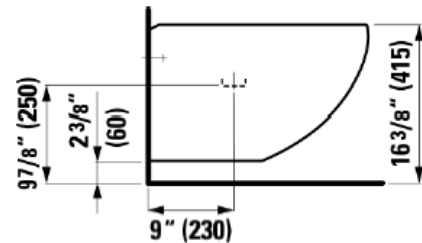

Modern Alessi One Wall Mount Bidet

Style Number: 670408

Collection: Laufen

Origin: Switzerland

Description: Alessi One Wall Mount Bidet w/ Single Hole for Horizontal Spray & Ceramic Drain Cover Cap In Clean Coat White Vitreous China 15-1/4" x 14" x 23" No Overflow

GENERAL FEATURES & SPECIFICATIONS

- Wall Mount
- Single Tap Hole for Horizontal Spray
- Weight: 43.21lbs.
- Ceramic Drain Cover Cap
- Without Overflow
- 15-1/4" x 14" x 23"
- Water Supply Connections Hidden Behind Bidet & Must be Located 4-3/4" Above Floor & 2-3/8" To Left & Right of Center
- **Material: Vitreous China**
- **Finishes: Laufen Clean Coat**
- **Color: White**