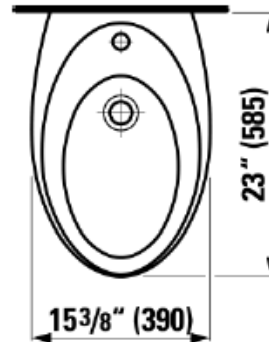

Modern Alessi One Wall Mount Bidet

Style Number: 670408

Collection: Laufen

Origin: Switzerland

Description: Alessi One Wall Mount Bidet w/ Single Hole for Horizontal Spray & Ceramic Drain Cover Cap In Clean Coat White Vitreous China 15-1/4" x 14" x 23" No Overflow

GENERAL FEATURES & SPECIFICATIONS

- Wall Mount
- Single Tap Hole for Horizontal Spray
- Weight: 43.21lbs.
- Ceramic Drain Cover Cap
- Without Overflow
- 15-1/4" x 14" x 23"
- Water Supply Connections Hidden Behind Bidet & Must be Located 4-3/4" Above Floor & 2-3/8" To Left & Right of Center
- **Material: Vitreous China**
- **Finishes: Laufen Clean Coat**
- **Color: White**