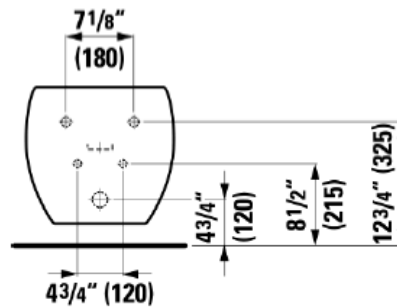

Modern Alessi One Wall Mount Bidet

Style Number: 670408

Collection: Laufen

Origin: Switzerland

Description: Alessi One Wall Mount Bidet w/ Single Hole for Horizontal Spray & Ceramic Drain Cover Cap In Clean Coat White Vitreous China 15-1/4" x 14" x 23" No Overflow

GENERAL FEATURES & SPECIFICATIONS

- Wall Mount
- Single Tap Hole for Horizontal Spray
- Weight: 43.21lbs.
- Ceramic Drain Cover Cap
- Without Overflow
- 15-1/4" x 14" x 23"
- Water Supply Connections Hidden Behind Bidet & Must be Located 4-3/4" Above Floor & 2-3/8" To Left & Right of Center
- **Material: Vitreous China**
- **Finishes: Laufen Clean Coat**
- **Color: White**