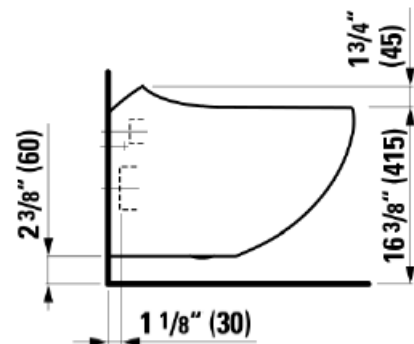

Modern Alessi One Wall Mount Toilet

Style Number: 773474

Collection: Laufen

Origin: Switzerland

Description: Alessi One Wall Mount Toilet w/ Soft Close Seat In Clean Coat White Vitreous China 15-3/8" x 15-3/4" x 23"

GENERAL FEATURES & SPECIFICATIONS

- Wall Mount
- Washdown
- 1.6/.08 GPF
- Horizontal Outlet
- Weight: 56.88 lbs.
- Includes Mounting Set
- Soft Close Seat
- Removable Seat for Easy Clean
- **Material: Vitreous China**
- **Finishes: Laufen Clean Coat**
- **Color: White**