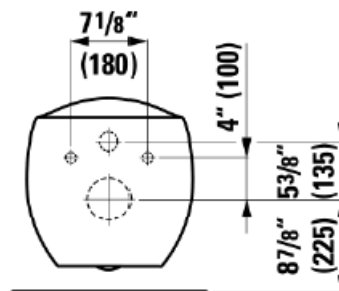

Modern Alessi One Wall Mount Toilet

Style Number: 773474

Collection: Laufen

Origin: Switzerland

Description: Alessi One Wall Mount Toilet w/ Soft Close Seat In Clean Coat White Vitreous China 15-3/8" x 15-3/4" x 23"

GENERAL FEATURES & SPECIFICATIONS

- Wall Mount
- Washdown
- 1.6/.08 GPF
- Horizontal Outlet
- Weight: 56.88 lbs.
- Includes Mounting Set
- Soft Close Seat
- Removable Seat for Easy Clean
- **Material: Vitreous China**
- **Finishes: Laufen Clean Coat**
- **Color: White**