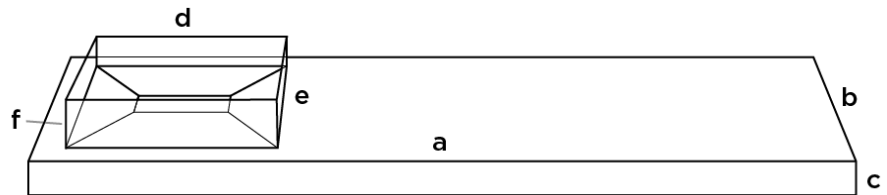

Modern Alma Wall Mounted Washbasin & Counter

Style Number: 769971

Collection: Vero Stone

Origin: Italy

Description: Alma Wall Mounted Rectangular Counter in Bardiglio Nuvolato Natural Stone w/ Glass Rectangular Washbasin to the Left No Tap Hole 82.7”L x 19.7”W x 3”H

GENERAL FEATURES & SPECIFICATIONS

- Wall Mounted
- Rectangular Glass Washbasin
- Sink to the Left, Right, or Middle or Double Sinks
- Drain Cover in Marble
- No Overflow Drain
- No Faucet Hole
- Weight: 97 lbs.
- 82.7”L x 19.7”W x 3”H
- **Material: Natural Stone & Tempered Glass**
- **Finishes: Bianco Carrara, Bardiglio Nuvolato, Crema Luna, Rosso Collemantina, Calacatta Caldia, or Onice Arcoiris**