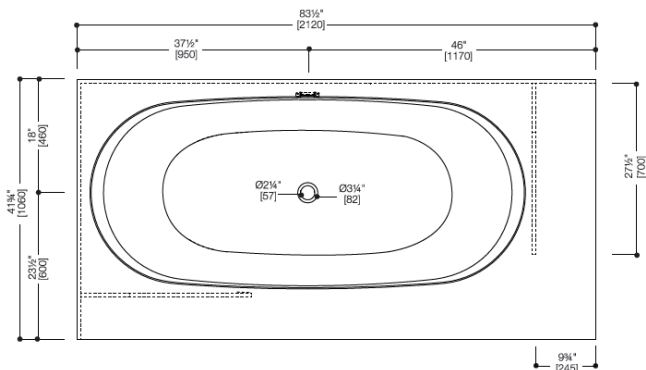

Codes/Standards:

Meets or exceeds ANSI / ASME standard CSA B45.5.11 / IAPMO Z124
IAPMO / ANSI Z124.8
CSA

We cannot guarantee the accuracy of this information. Dimensions are nominal – for guidance only and are not to be used for pre-installation.

For further information call 312.832.9000 or visit us at hydrologychicago.com