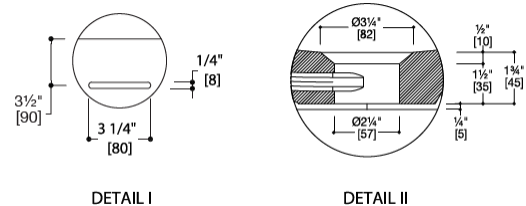

Modern Amanpuri Freestanding Rectangular Bathtub

Model: 814759

Collection: Blu Bathworks

Origin: Italy

Description: Amanpuri Blu Stone Freestanding or Alcove Rectangular Tub with Recessed Shelving in Matte White 83-1/2" x 41-3/4" x 20-1/2"

GENERAL FEATURES & SPECIFICATIONS

- Seamless one-piece Blu.Stone bathtub with 2 sided apron
- Suitable for freestanding or alcove installation
- 83-1/2" x 41-3/4" x 20-1/2"
- Soaking tub with 77 gallon capacity
- Includes integral slot overflow and matching Blu.Stone waste cover.
- Center drain installation
- Extended front and side deck area suitable for deck mount faucet installation.
- Made of Blu.Stone, providing the look and feel of natural stone.
- Non-porous, stain resistant surface that does not require sealing.
- Does not promote bacteria or fungi
- Designed for modular recessed shelving.
- Alcove installation requires separate tile flange, not included

Codes/Standards:

Meets or exceeds ANSI / ASME standard CSA B45.5.11 / IAPMO Z124
IAPMO / ANSI Z124.8
CSA

We cannot guarantee the accuracy of this information. Dimensions are nominal – for guidance only and are not to be used for pre-installation.