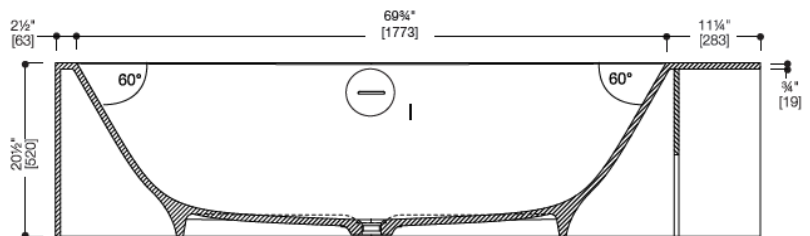

Codes/Standards:

Meets or exceeds ANSI / ASME standard CSA B45.5.11 / IAPMO Z124
IAPMO / ANSI Z124.8
CSA

We cannot guarantee the accuracy of this information. Dimensions are nominal – for guidance only and are not to be used for pre-installation.

For further information call 312.832.9000 or visit us at hydrologychicago.com