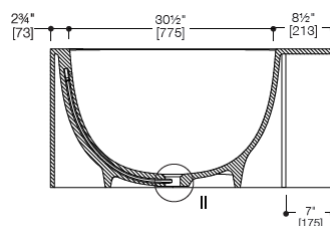

Codes/Standards:

Meets or exceeds ANSI / ASME standard CSA B45.5.11 / IAPMO Z124
IAPMO / ANSI Z124.8
CSA

We cannot guarantee the accuracy of this information. Dimensions are nominal – for guidance only and are not to be used for pre-installation.

For further information call 312.832.9000 or visit us at hydrologychicago.com