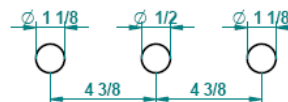

recommended drilling ø
ø de perçage conseillé
empfohlener abstand
Ø de perforación aconsejado

recommended interval width
entraxe conseillé
empfohlener abstand
distancia entre taladros aconsejado