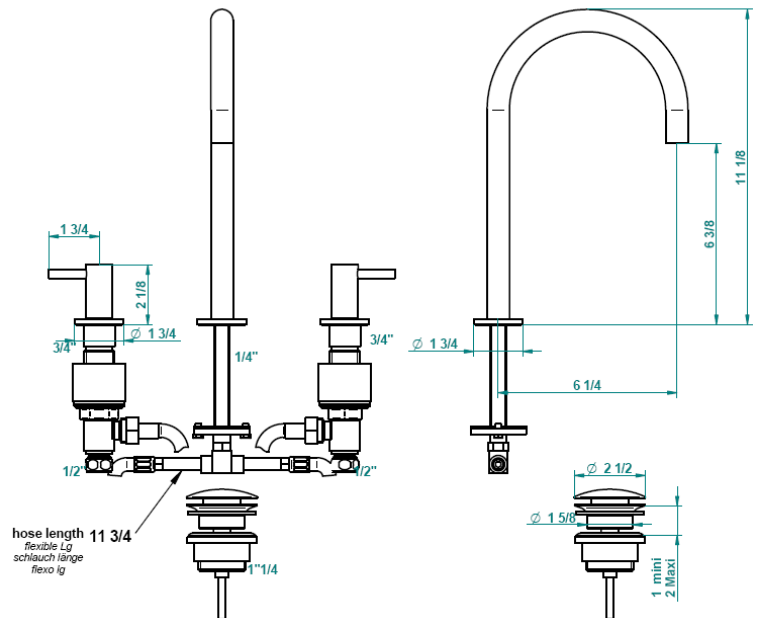

Modern Anoa Deck Mount Faucet

Style Number: 773307

Collection: THG

Origin: France

Description: Anoa Deck Mount Faucet Widespread w/ High Spout, 6-1/4" Projection, Clear Handles & Drain in Polished Chrome

GENERAL FEATURES & SPECIFICATIONS

- Deck Mounted
- Widespread
- High Spout
- Black Handles or Clear Handles Available
- Drain Included
- 6-1/4" Projection
- 2.2GPM
- **Material: Brass**
- **Finishes: Polished Chrome, Stainless Steel, Brushed Stainless Steel, Polished Nickel, Matte Nickel, Matte Chrome, Satin Chrome, Light Coated Bronze, Black Nickel, Polished Gold, Satin Gold, Matte Gold, Silver Rhodium, Rose Gold, Soft Gold, Soft Matte Gold, Soft Satin Gold, Brown Bronze PVD, Matte Brown Bronze PVD, Polished Silver Antique, Matte Copper Antique, Nickel Antique, Brass PVD, Matte Brass PVD, Gold PVD, Matte Gold PVD, Nickel PVD, Matte Nickel PVD, Matte Blush PVD, Blush PVD, Graphite PVD, Matte Graphite PVD, Umber PVD, Matte Umber PVD**

recommended drilling ø
ø de perçage conseillé
empfohlener abstand
Ø de perforación aconsejado

recommended interval width
entraxe conseillé
empfohlener abstand
distancia entre taladros aconsejado

CODES & STANDARDS