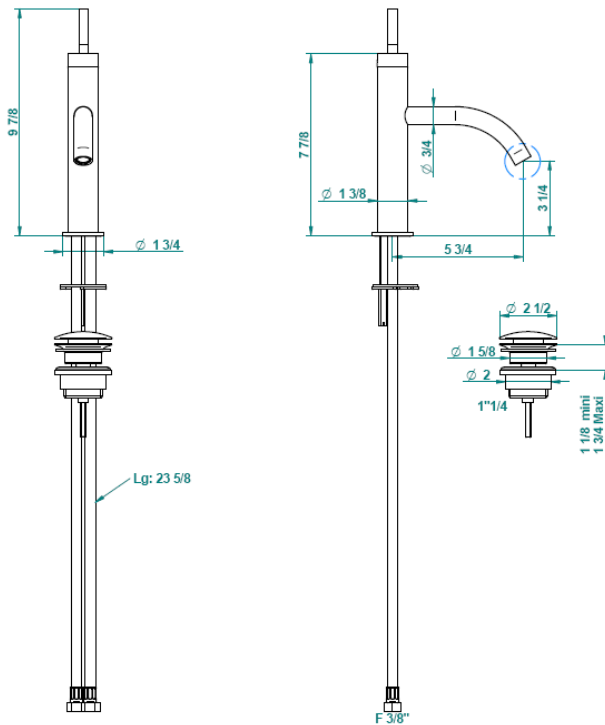

CODES & STANDARDS

NSF 61s9, ASME A112.18.1-2005/CSA B125.1-05 & CA law AB 1953