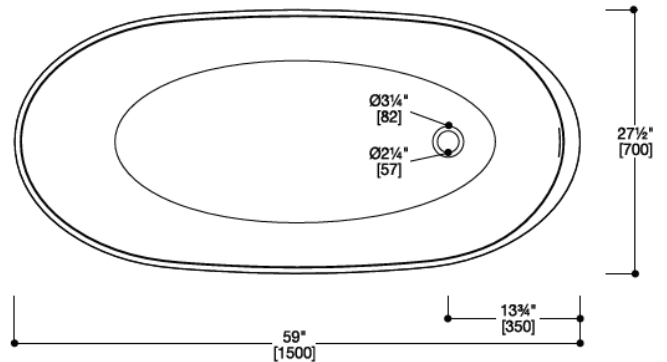

### Modern Azure Freestanding Oval Bathtub

**Model: 814577**

**Collection: Blu Bathworks**

**Origin: Italy**

**Description: Azure Blu Stone Freestanding Oval Tub in Matte White 59" x 27-1/2" x 19-3/4"**

#### GENERAL FEATURES & SPECIFICATIONS

- Freestanding Blu.Stone bathtub with end drain
- Streamline high profile one piece design
- 59" x 27-1/2" x 19-3/4"
- Includes integral slot overflow and matching Blu.Stone waste cover.
- Suitable for left or right hand drain installation
- Made of Blu.Stone, providing the look and feel of natural stone.
- Non-porous, stain resistant surface that does not require sealing.
- Does not promote bacteria or fungi
- Does not include tailpiece.
- 2-1/4" to overflow
- 65 gallon capacity
- 60 degree interior slope
- Standard Finish: Matte or Gloss White
- Material: Blu.Stone