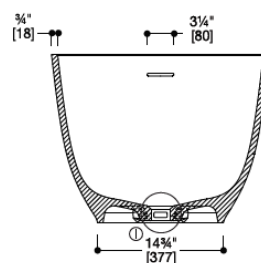

#### GENERAL FEATURES & SPECIFICATIONS

- Freestanding Blu.Stone bathtub with end drain
- Streamline high profile one piece design
- 59" x 27-1/2" x 19-3/4"
- Includes integral slot overflow and matching Blu.Stone waste cover.
- Suitable for left or right hand drain installation
- Made of Blu.Stone, providing the look and feel of natural stone.
- Non-porous, stain resistant surface that does not require sealing.
- Does not promote bacteria or fungi
- Does not include tailpiece.
- 2-1/4" to overflow
- 65 gallon capacity
- 60 degree interior slope
- Standard Finish: Matte or Gloss White
- Material: Blu.Stone