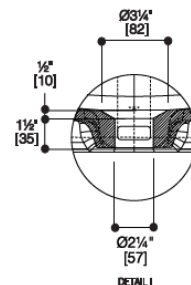

#### GENERAL FEATURES & SPECIFICATIONS

- Freestanding Blu.Stone bathtub with end drain
- Streamline high profile one piece design
- 59" x 27-1/2" x 19-3/4"
- Includes integral slot overflow and matching Blu.Stone waste cover.
- Suitable for left or right hand drain installation
- Made of Blu.Stone, providing the look and feel of natural stone.
- Non-porous, stain resistant surface that does not require sealing.
- Does not promote bacteria or fungi
- Does not include tailpiece.
- 2-1/4" to overflow
- 65 gallon capacity
- 60 degree interior slope
- Standard Finish: Matte or Gloss White
- Material: Blu.Stone