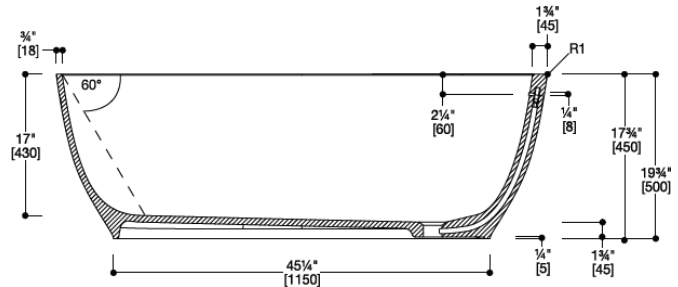

### Modern Azure Freestanding Oval Bathtub

**Model: 814577**

**Collection: Blu Bathworks**

**Origin: Italy**

**Description: Azure Blu Stone Freestanding Oval Tub in Matte White 59" x 27-1/2" x 19-3/4"**

#### GENERAL FEATURES & SPECIFICATIONS

- Freestanding Blu.Stone bathtub with end drain
- Streamline high profile one piece design
- 59" x 27-1/2" x 19-3/4"
- Includes integral slot overflow and matching Blu.Stone waste cover.
- Suitable for left or right hand drain installation
- Made of Blu.Stone, providing the look and feel of natural stone.
- Non-porous, stain resistant surface that does not require sealing.
- Does not promote bacteria or fungi
- Does not include tailpiece.
- 2-1/4" to overflow
- 65 gallon capacity
- 60 degree interior slope
- Standard Finish: Matte or Gloss White
- Material: Blu.Stone