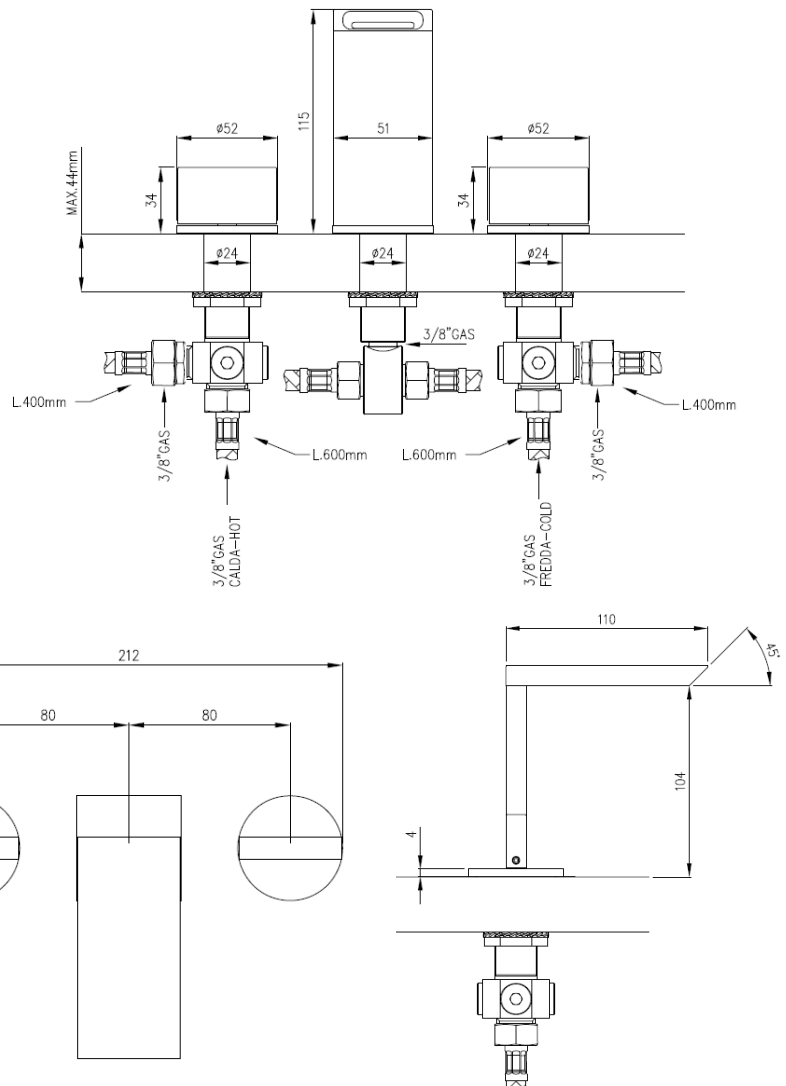

### Modern Bar Deck Mount Faucet

Style Number: 761352

Collection: Cea Design

Origin: Italy

Description: Bar Deck Mount Three Hole Mixer w/ Spout in Satin Stainless Steel 4.52" (115mm) Height

#### GENERAL FEATURES & SPECIFICATIONS

- Deck Mounted
- Three Hole
- 4.52" (115mm) Height
- 5.13" (135mm) Projection
- Max. 158° F
- Water Saving 1.32gpm
- **Material: Stainless Steel**
- **Finishes: Satin, Polished, Polished Copper, Satin Copper, Polished Bronze, Satin Bronze, Polished Gold, Satin Gold, Polished Black Diamond, Satin Black Diamond**