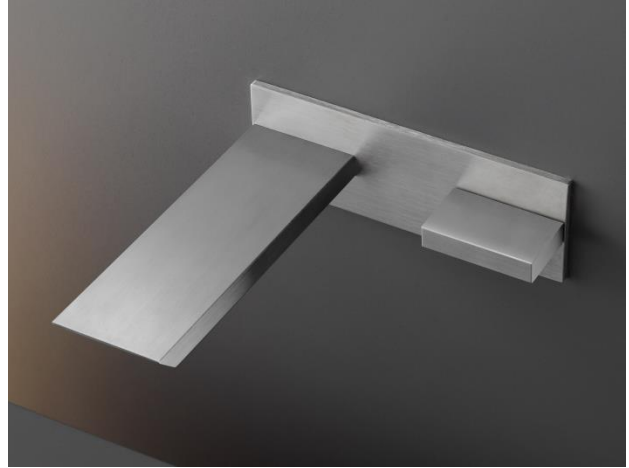

Contemporary Bar Wall Mount Faucet

Style Number: 770560

Collection: Cea Design

Origin: Italy

Description: Bar Wall Mount
Horizontal Hydroprogressive Mixer w/
Spout & Built-in Part in Satin
Stainless Steel 6.10" (155mm)
Projection

GENERAL FEATURES & SPECIFICATIONS

- Wall Mounted
- Horizontal
- Hydroprogressive
- With Spout
- 6.10" (155mm) Projection
- 5.90" (150mm) Length
- Max. 158° F
- Water Saving 1.32gpm
- Built-in Part
- 12" Gas
- **Material: Stainless Steel**
- **Finishes: Satin, Polished, Copper, Bronze, Brass, Black Diamond**