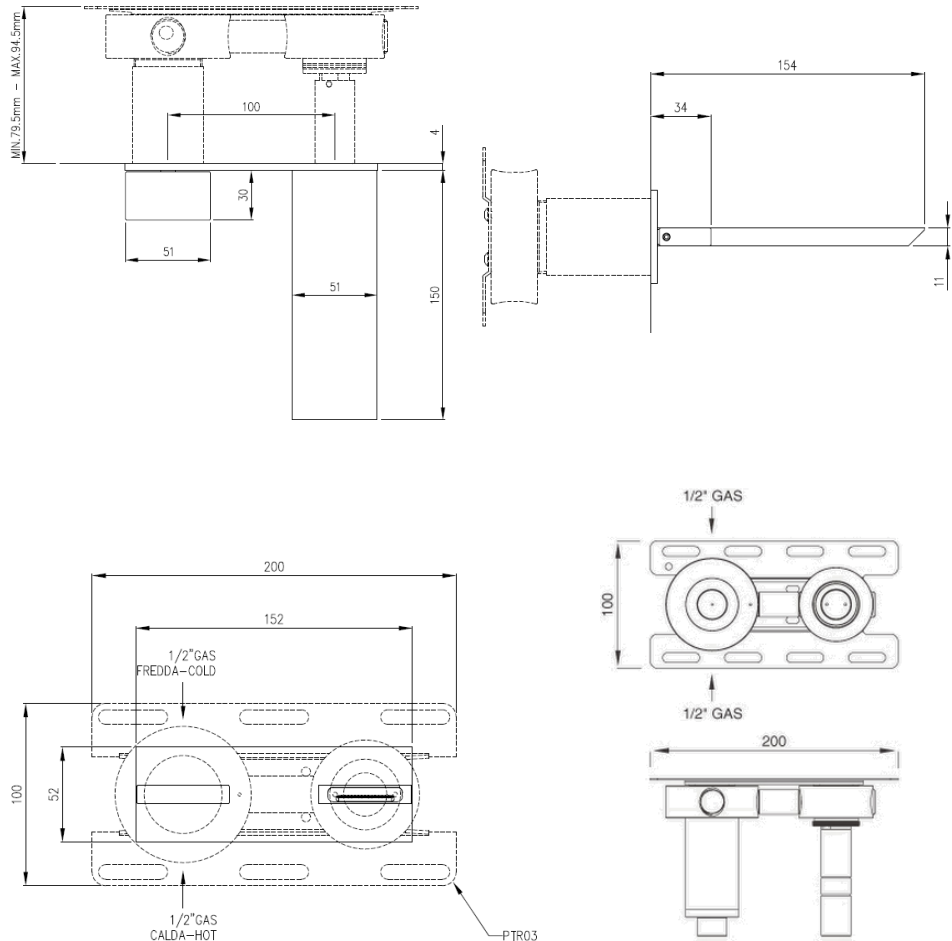

Contemporary Bar Wall Mount Faucet

Style Number: 770560

Collection: Cea Design

Origin: Italy

Description: Bar Wall Mount
Horizontal Hydroprogressive Mixer w/
Spout & Built-in Part in Satin
Stainless Steel 6.10" (155mm)
Projection

GENERAL FEATURES & SPECIFICATIONS

- Wall Mounted
- Horizontal
- Hydroprogressive
- With Spout
- 6.10" (155mm) Projection
- 5.90" (150mm) Length
- Max. 158° F
- Water Saving 1.32gpm
- Built-in Part
- 12" Gas
- **Material: Stainless Steel**
- **Finishes: Satin, Polished, Copper, Bronze, Brass, Black Diamond**