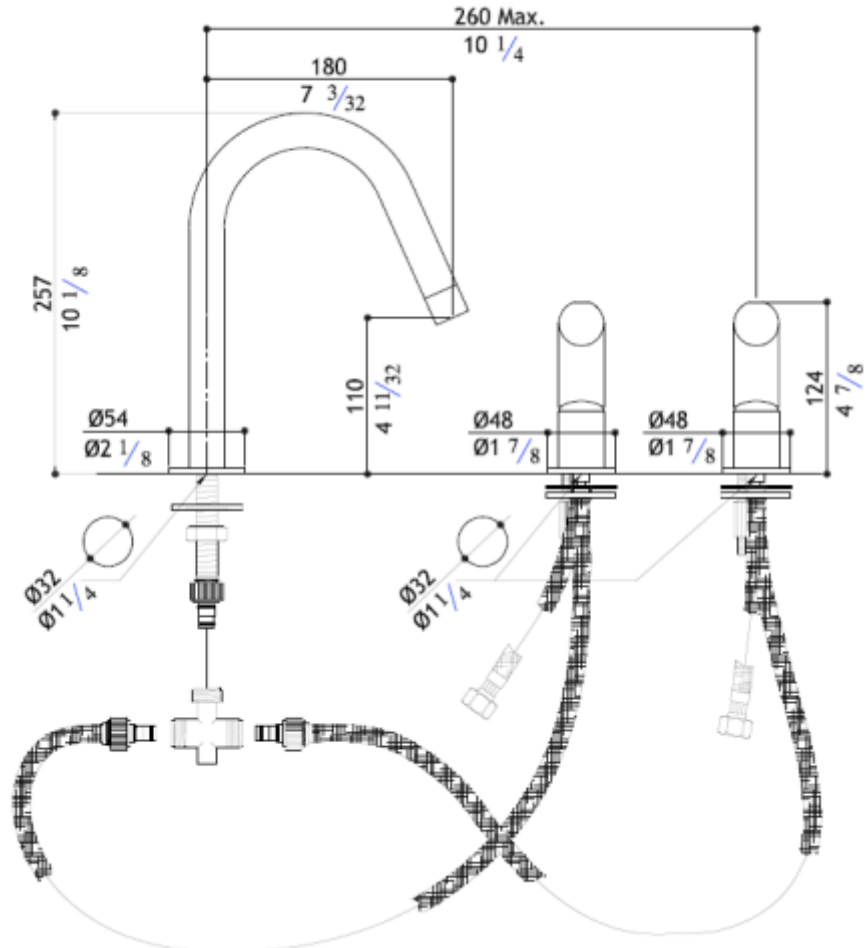

Modern Beauty Deck Mount Faucet

Style Number: 772595

Collection: MGS

Origin: Italy

Description: Beauty Deck Mount Three Hole Faucet w/ Fixed Spout, 2-Handles, & Push/ Push Pop Up Waste in Solid Stainless Steel Matte 7-3/32" Projection & 10-1/8" Height

GENERAL FEATURES & SPECIFICATIONS

- Deck Mounted
- Three Hole
- Fixed Spout, Short
- Two Handles
- Push/ Push Pop Up Waste
- 7-3/32" Projection
- 10-1/8" Height
- **Material: Solid Stainless Steel**
- **Finish: Matte or Polished**

We cannot guarantee the accuracy of this information. Dimensions are nominal – for guidance only and are not to be used for pre-installation.

For further information call 312.832.9000 or visit us at hydrologychicago.com