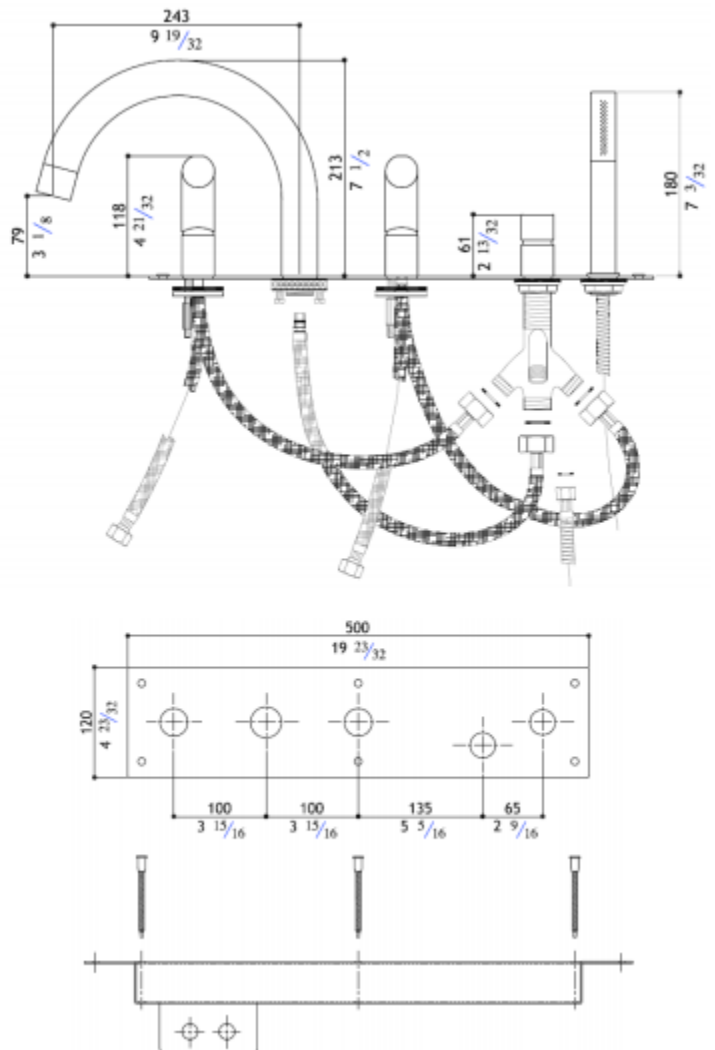

Modern Beauty Deck Mount Tub Filler

Style Number: 772624

Collection: MGS

Origin: Italy

Description: Beauty Deck Mount 5-Hole Tub Filler w/ 7-3/32" Handshower & Mounting Plate in Solid Stainless Steel Matte 9-19/32" Spout Projection

GENERAL FEATURES & SPECIFICATIONS

- Deck Mounted
- 5-Holes
- Includes Handshower 7-3/32"H
- Mounting Plate, 19-23/32"L x 4-23/32"W
- 9-19/32" Spout Projection
- **Material: Solid Stainless Steel**
- **Finish: Matte or Polished**