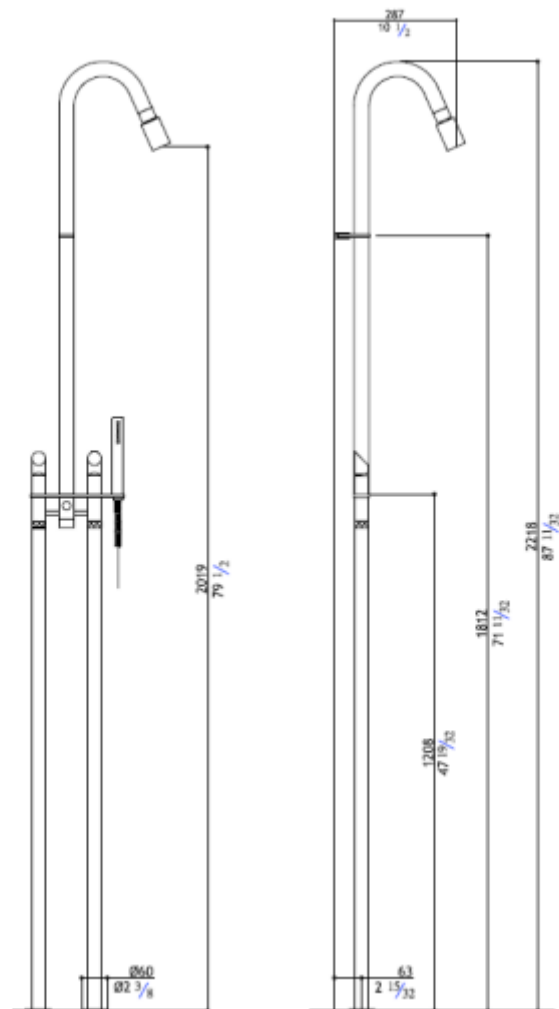

Modern Beauty Floor Fitted Shower Column

Style Number: 761311

Collection: MGS

Origin: Italy

Description: Beauty Floor Fitted Shower Column with Handshower & Showerhead in Solid Stainless Steel Matte 87-11/32" Height & 10-1/2" Projection

GENERAL FEATURES & SPECIFICATIONS

- Floor Fitted
- Lever Handles
- With Shower Head & Handshower
- Includes Shower Hose
- Easily Regulated Water Temperature Through 2-Tilting Handles
- 10-1/2" Projection
- 87-11/32" height
- For Indoor/ Outdoor Use
- **Material: Solid Stainless Steel**
- **Finish: Matte or Polished**