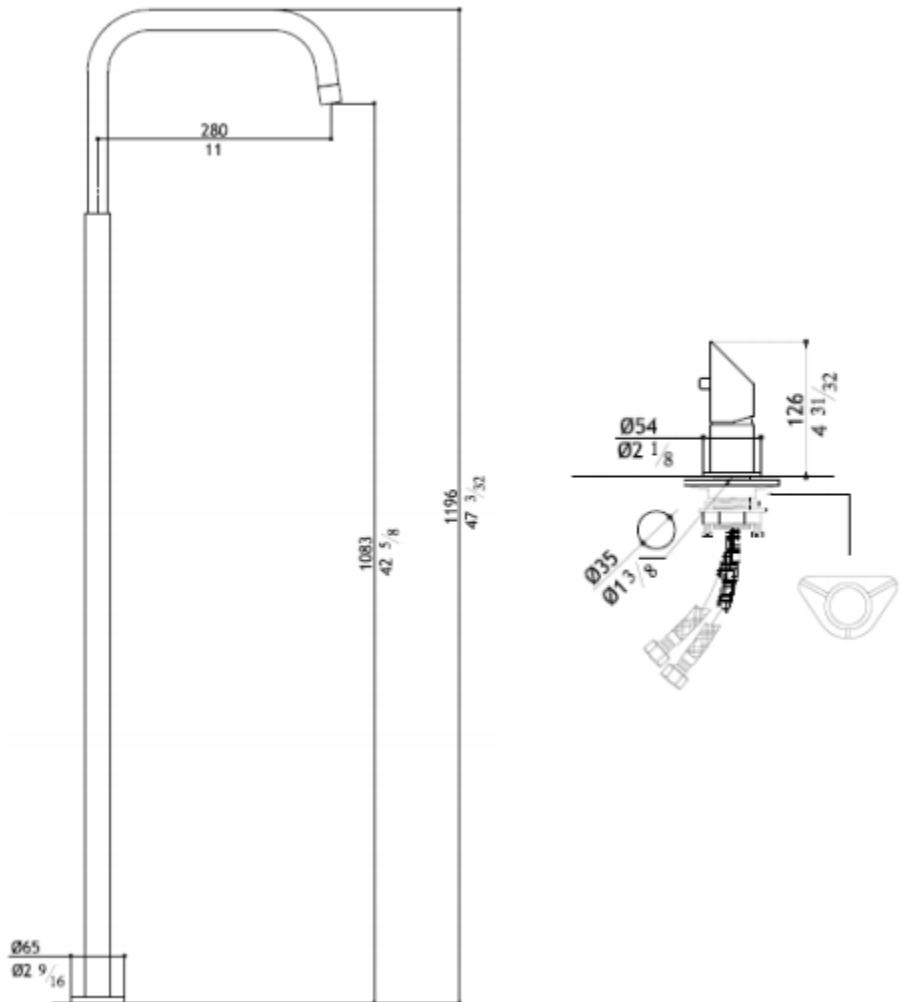

Modern Beauty Floor Mount Faucet

Style Number: 772598

Collection: MGS

Origin: Italy

Description: Beauty Floor Mount Two Hole Faucet w/ Column Spout, Single Lever Mixer, & Push/Push Pop Up Waste in Solid Stainless Steel Matte 11" Projection & 47-3/32" Height

GENERAL FEATURES & SPECIFICATIONS

- Floor Mounted
- Two Holes
- Column Spout
- Single Lever Mixer
- Push/ Push Pop Up Waste
- 11" Projection
- 47-3/32" Height
- **Material: Solid Stainless Steel**
- **Finish: Matte or Polished**