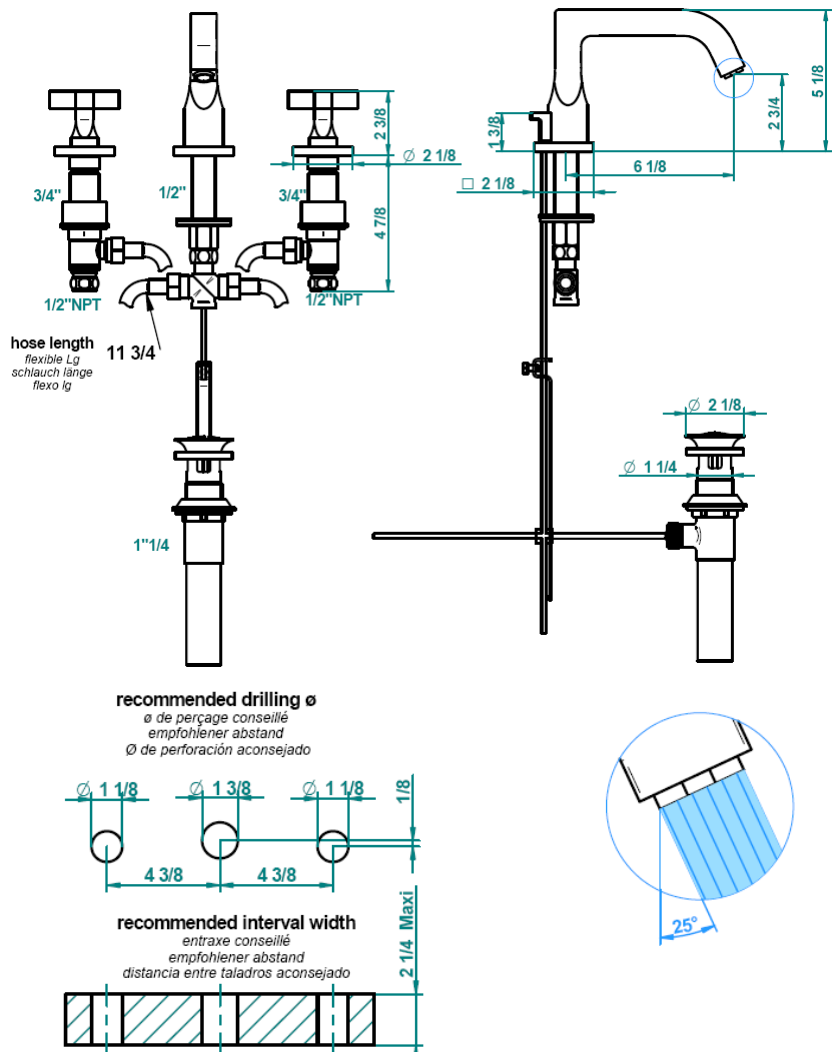

Modern Beluga Deck Mount Faucet

Style Number: 565305

Collection: THG

Origin: France

Description: Beluga Deck Mount Widespread Faucet w/ Cross Handle, 6-1/8" Spout Projection, & Drain in Polished Chrome

GENERAL FEATURES & SPECIFICATIONS

- Deck Mounted
- Widespread
- Cross Handles
- Drain Included
- 6-1/8" Projection
- 2.2GPM
- **Material: Brass**
- **Finishes: Polished Chrome, Stainless Steel, Brushed Stainless Steel, Polished Nickel, Matte Nickel, Matte Chrome, Satin Chrome, Light Coated Bronze, Black Nickel, Polished Gold, Satin Gold, Matte Gold, Silver Rhodium, Rose Gold, Soft Gold, Soft Matte Gold, Soft Satin Gold, Brown Bronze PVD, Matte Brown Bronze PVD, Polished Silver Antique, Matte Copper Antique, Nickel Antique, Brass PVD, Matte Brass PVD, Gold PVD, Matte Gold PVD, Nickel PVD, Matte Nickel PVD, Matte Blush PVD, Blush PVD, Graphite PVD, Matte Graphite PVD, Umber PVD, Matte Umber PVD**