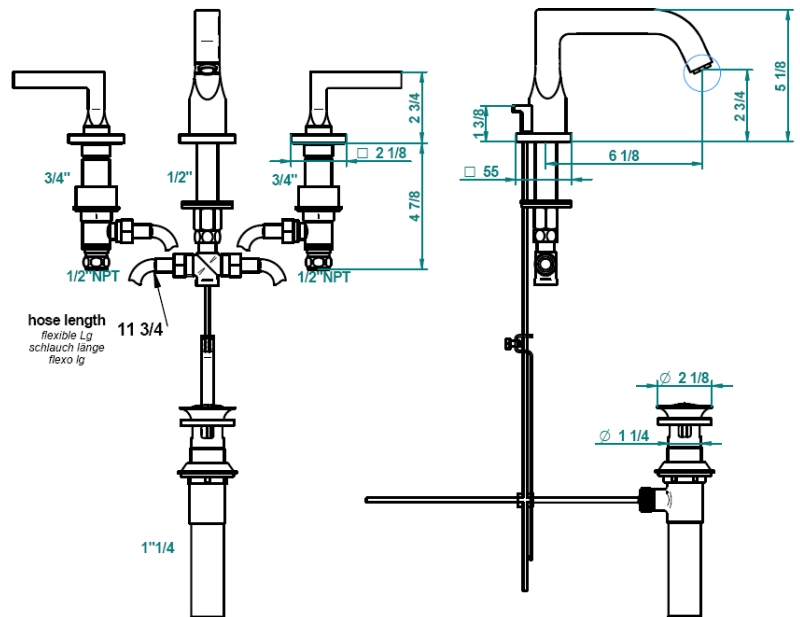

Transitional Beluga Deck Mount Faucet

Style Number: 573101

Collection: THG

Origin: France

Description: Beluga Deck Mount Widespread Faucet w/ Lever Handles, 6-1/8" Spout Projection, & Drain in Polished Chrome

GENERAL FEATURES & SPECIFICATIONS

- Deck Mounted
- Widespread
- Lever Handles
- Drain Included
- 6-1/8" Projection
- 2.2GPM
- Material: Brass
- Finishes: Polished Chrome, Polished Nickel, Matte Nickel, Matte Chrome, Satin Chrome, Satin Nickel, Aranja, Polished Gold, Satin Gold, Uncoated Matte Gold, Rhodium Silver, Matte Rhodium Silver, Satin Luxbrass, Matte Luxbrass, Matte Aranja, Antique Nickel or Polished Luxbrass

recommended drilling ϕ
 ϕ de perçage conseillé
 empfohlener abstand
 ϕ de perforación aconsejado

recommended interval width
 entraxe conseillé
 empfohlener abstand
 distancia entre taladros aconsejado

CODES & STANDARDS