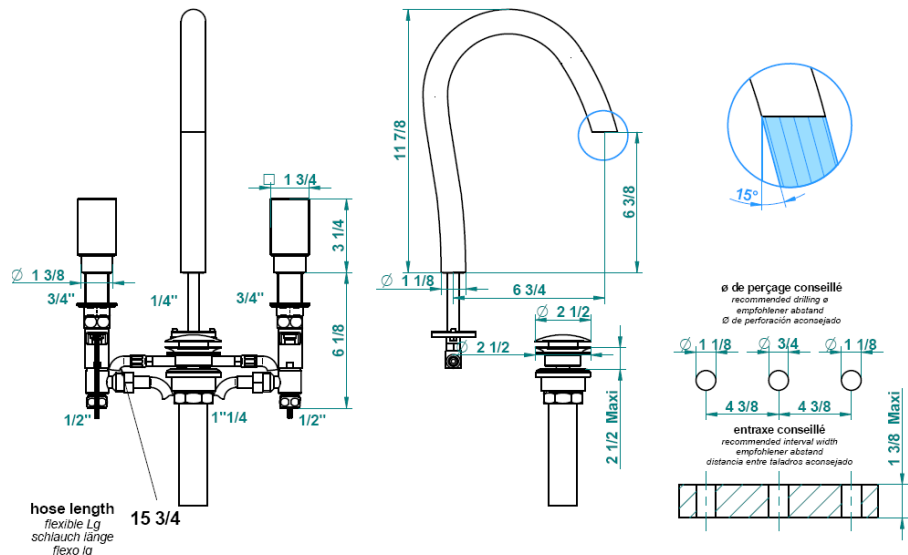

Contemporary Beyond Crystal Deck Mount Faucet

Style Number: 773312

Collection: THG

Origin: France

Description: Beyond Crystal Deck Mount Faucet Widespread w/ 2- Aqua Blue Crystal LED Low Voltage Lighted Handles, Drain, & 6-3/4" Spout Projection No Flange in Chrome

GENERAL FEATURES & SPECIFICATIONS

- Deck Mounted
- Widespread
- With or Without Flange
- LED Lighted Low Voltage Handles
- Drain Included
- 6-3/4" Projection
- 2.2GPM
- Material: Brass & Crystal
- Finishes: Polished Chrome, Polished Nickel, Matte Nickel, Matte Chrome, Satin Chrome, Satin Nickel, Unlacquered Brass, Light Bronze Shiny, Light Bronze Matte, Brass Polished-Coated, Old Oil Rubbed Bronze, Aranja, Polished Gold, Satin Gold, Uncoated Matte Gold, Rhodium Silver, Matte Rhodium Silver, Antique Silver Shiny, Antique Silver Matte, Satin Luxbrass, Matte Luxbrass, Matte Aranja, Antique Nickel or Polished Luxbrass
- Colors: Aqua, Blue, Champagne, or Red