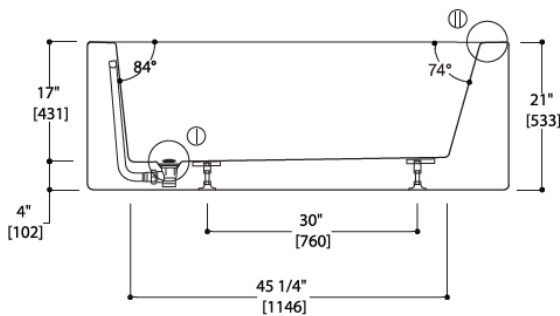

### Transitional Box Freestanding Rectangular Bathtub

**Model: 814848**

**Collection: Blu Bathworks**

**Origin: Italy**

**Description: Box Acrylic Freestanding or Alcove Rectangular Tub in White 60" x 32" x 21"**

#### GENERAL FEATURES & SPECIFICATIONS

- Freestanding or Alcove Acrylic Bathtub
- Streamlined, high profile one piece design
- 60" x 32" x 21"
- Includes integral slot overflow
- Includes white gloss waste
- Tailpiece not included
- End drain suitable for left or right hand drain installation
- Alcove installation requires separate tile flange, not included
- 68 gallon capacity
- 74 degree interior slope
- 2-1/4" to Overflow
- Standard Finish: Gloss White
- Material: Acrylic