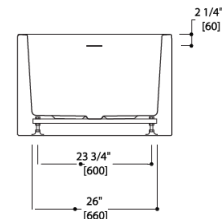

### Transitional Box Freestanding Rectangular Bathtub

**Model: 814848**

**Collection: Blu Bathworks**

**Origin: Italy**

**Description: Box Acrylic Freestanding or Alcove Rectangular Tub in White 60" x 32" x 21"**

#### GENERAL FEATURES & SPECIFICATIONS

- Freestanding or Alcove Acrylic Bathtub
- Streamlined, high profile one piece design
- 60" x 32" x 21"
- Includes integral slot overflow
- Includes white gloss waste
- Tailpiece not included
- End drain suitable for left or right hand drain installation
- Alcove installation requires separate tile flange, not included
- 68 gallon capacity
- 74 degree interior slope
- 2-1/4" to Overflow
- Standard Finish: Gloss White
- Material: Acrylic