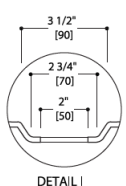

### Transitional Box Freestanding Rectangular Bathtub

**Model: 814848**

**Collection: Blu Bathworks**

**Origin: Italy**

**Description: Box Acrylic Freestanding or Alcove Rectangular Tub in White 60" x 32" x 21"**

#### GENERAL FEATURES & SPECIFICATIONS

- Freestanding or Alcove Acrylic Bathtub
- Streamlined, high profile one piece design
- 60" x 32" x 21"
- Includes integral slot overflow
- Includes white gloss waste
- Tailpiece not included
- End drain suitable for left or right hand drain installation
- Alcove installation requires separate tile flange, not included
- 68 gallon capacity
- 74 degree interior slope
- 2-1/4" to Overflow
- Standard Finish: Gloss White
- Material: Acrylic