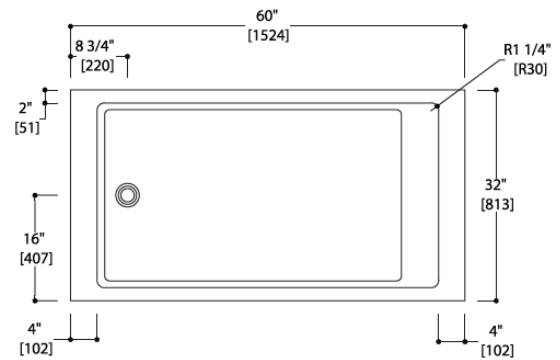

### Transitional Box Freestanding Rectangular Bathtub

**Model: 814848**

**Collection: Blu Bathworks**

**Origin: Italy**

**Description: Box Acrylic Freestanding or Alcove Rectangular Tub in White 60" x 32" x 21"**

#### GENERAL FEATURES & SPECIFICATIONS

- Freestanding or Alcove Acrylic Bathtub
- Streamlined, high profile one piece design
- 60" x 32" x 21"
- Includes integral slot overflow
- Includes white gloss waste
- Tailpiece not included
- End drain suitable for left or right hand drain installation
- Alcove installation requires separate tile flange, not included
- 68 gallon capacity
- 74 degree interior slope
- 2-1/4" to Overflow
- Standard Finish: Gloss White
- Material: Acrylic