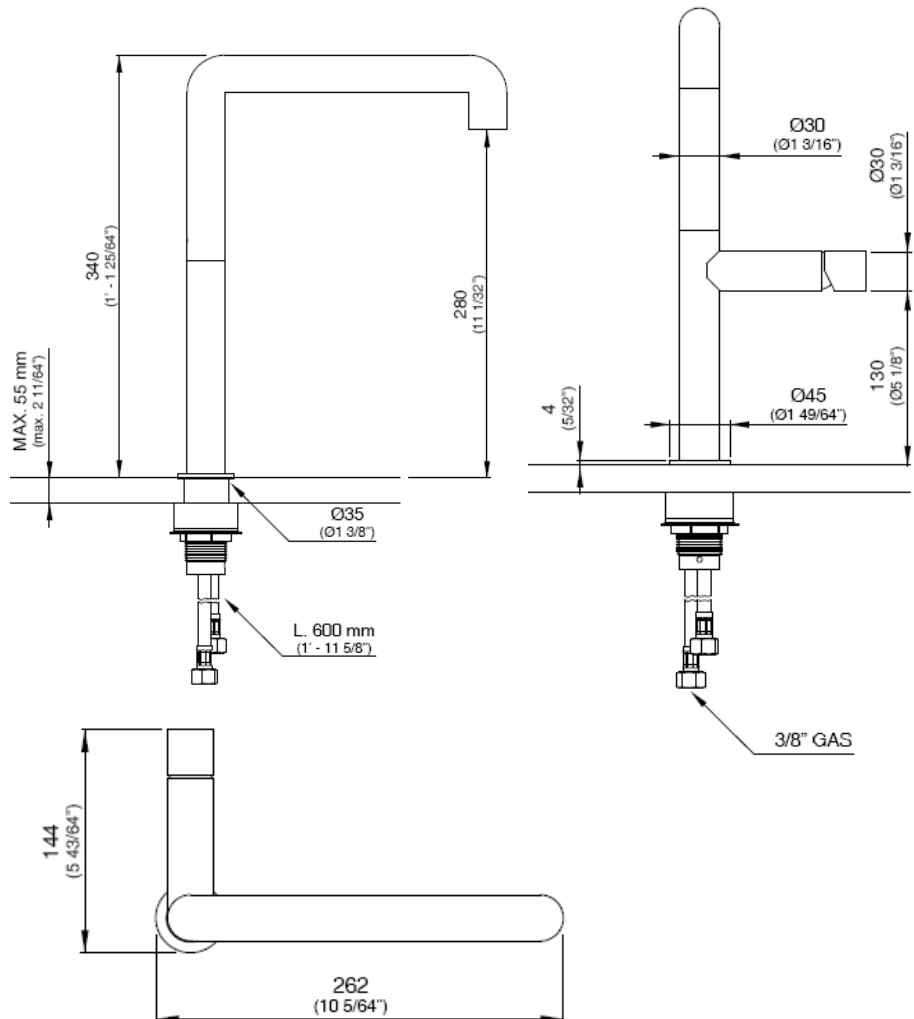

Modern Cartesio Deck Mount Faucet

Style Number: 717240

Collection: Cea Design

Origin: Italy

Description: Cartesio Deck Mount Single Hole Mixer with Swiveling Spout in Satin Stainless Steel 13.38" (340mm) Height

GENERAL FEATURES & SPECIFICATIONS

- Deck Mounted
- Single Hole
- Swiveling Spout
- 13.38" (340mm) Height
- 10.23" (260mm) Projection
- Water Saving 1.32gpm
- **Material: Stainless Steel**
- **Finishes: Satin, Polished, Polished Copper, Satin Copper, Polished Bronze, Satin Bronze, Polished Gold, Satin Gold, Polished Black Diamond, Satin Black Diamond**