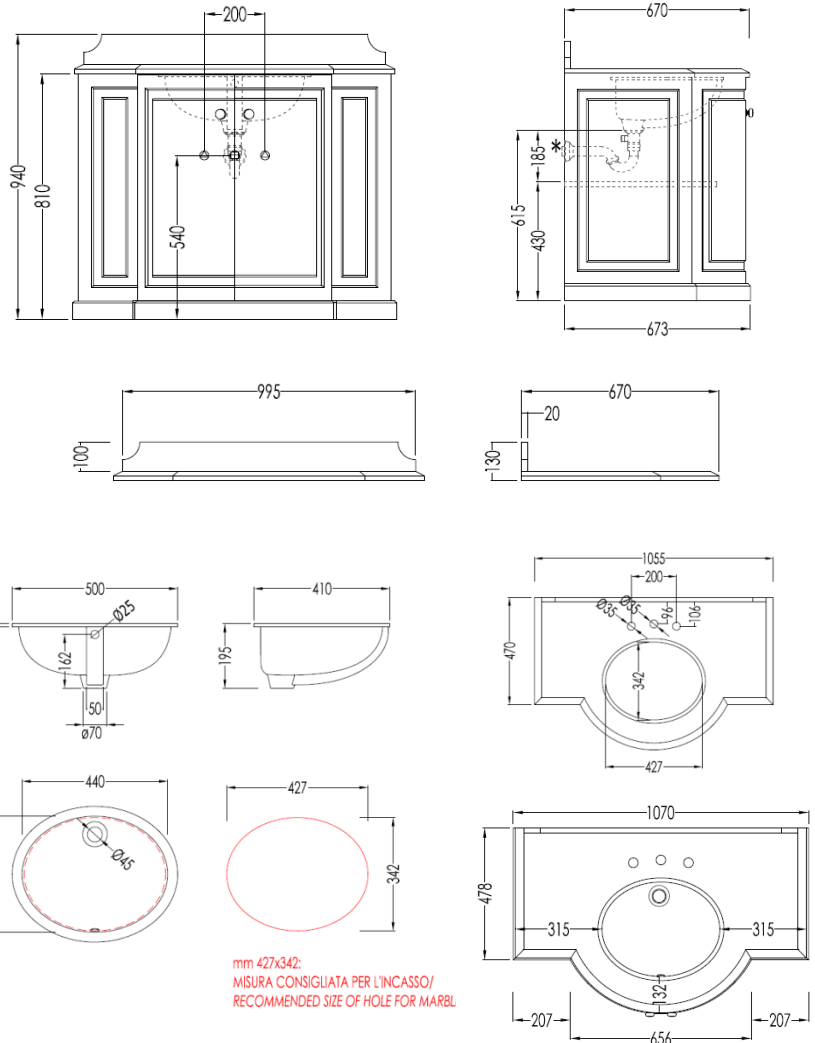

### Traditional Clarence Floor Mount Vanity Unit

Style Number: 770411

Collection: Devon & Devon

Origin: Italy

Description: Clarence Floor Mount Vanity Unit w/ 2-Doors In Glossy Mahogany Lacquered Wood & Single Bowl 3-Hole Top in Black Marquina Marble w/ Oval Under Counter Basin in Ceramic White 42.12”L x 26.37”W x 31.88”H (37”H w/ Backsplash)

#### GENERAL FEATURES & SPECIFICATIONS

- Floor Mounted
- Single Bowl Vanity Top
- 3- Holes
- 2-Doors
- Oval Under Counter Basin
- With Overflow
- 42.12”L x 26.37”W x 31.88”H (37”H w/ BS)
- **Material: Lacquered Wood, Marble or Granite, and Ceramic**
- **Vanity Finish: Glossy Mahogany**
- **Top Finishes: White Carrara, Black Marquina, Botticino Fiorito or Absolute Black Granite**
- **Sink Color: White**