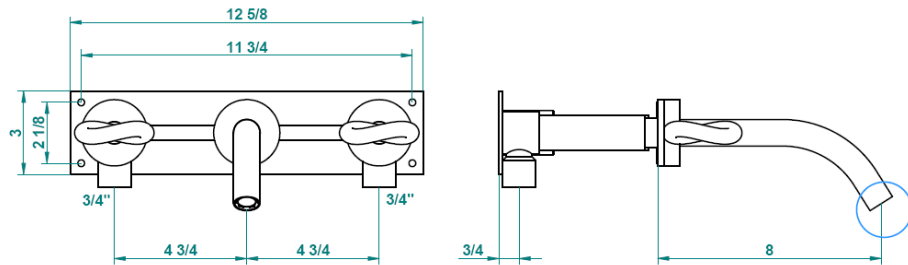

Modern Collection O Wall Mount Faucet

Style Number: 773320

Collection: THG

Origin: France

Description: Collection O Wall Mount Faucet Set w/ Loop Handles & 8" Spout Projection No Drain in Polished Chrome

GENERAL FEATURES & SPECIFICATIONS

- Wall Mounted
- Loop Handles
- Without Drain
- 8" Spout Projection
- 2.2GPM
- **Material: Brass**
- **Finishes: Polished Chrome, Stainless Steel, Brushed Stainless Steel, Polished Nickel, Matte Nickel, Matte Chrome, Satin Chrome, Light Coated Bronze, Black Nickel, Polished Gold, Satin Gold, Matte Gold, Silver Rhodium, Rose Gold, Soft Gold, Soft Matte Gold, Soft Satin Gold, Brown Bronze PVD, Matte Brown Bronze PVD, Polished Silver Antique, Matte Copper Antique, Nickel Antique, Brass PVD, Matte Brass PVD, Gold PVD, Matte Gold PVD, Nickel PVD, Matte Nickel PVD, Matte Blush PVD, Blush PVD, Graphite PVD, Matte Graphite PVD, Umber PVD, Matte Umber PVD**