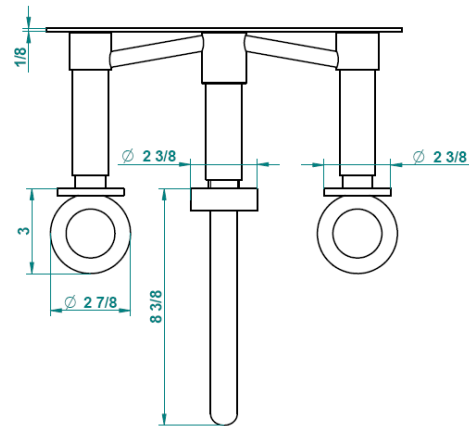

Modern Collection O Wall Mount Faucet

Style Number: 773320

Collection: THG

Origin: France

Description: Collection O Wall Mount Faucet Set w/ Loop Handles & 8" Spout Projection No Drain in Polished Chrome

GENERAL FEATURES & SPECIFICATIONS

- Wall Mounted
- Loop Handles
- Without Drain
- 8" Spout Projection
- 2.2GPM
- **Material: Brass**
- **Finishes: Polished Chrome, Stainless Steel, Brushed Stainless Steel, Polished Nickel, Matte Nickel, Matte Chrome, Satin Chrome, Light Coated Bronze, Black Nickel, Polished Gold, Satin Gold, Matte Gold, Silver Rhodium, Rose Gold, Soft Gold, Soft Matte Gold, Soft Satin Gold, Brown Bronze PVD, Matte Brown Bronze PVD, Polished Silver Antique, Matte Copper Antique, Nickel Antique, Brass PVD, Matte Brass PVD, Gold PVD, Matte Gold PVD, Nickel PVD, Matte Nickel PVD, Matte Blush PVD, Blush PVD, Graphite PVD, Matte Graphite PVD, Umber PVD, Matte Umber PVD**

3 1/2 Maxi - 2 mini

CODES & STANDARDS

NSF 61s9, ASME A112.18.1-2005/CSA B125.1-05 & CA law AB 1953