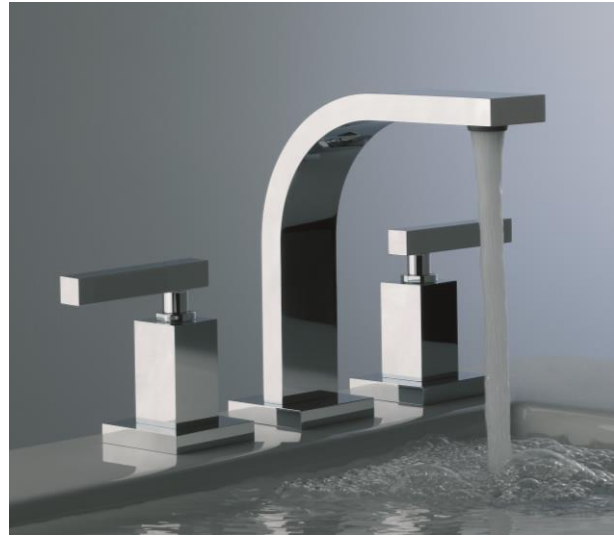

Modern Dominic Lever Plus Deck Mount Faucet

Style Number: 729133

Collection: Franz Viegener

Origin: Germany

Description: Dominic Lever Plus Deck Mounted 8cc Widespread Faucet w/ Lever Handles and Pop-up 6-3/8" Spout Reach in Polished Chrome

GENERAL FEATURES & SPECIFICATIONS

- Deck Mounted
- 8cc Widespread
- Lever Handles
- Brass Valve Bodies
- Quarter Turn Ceramic Cartridges
- Flexible S.S. Connectors With Sediment Screens
- Pop-up Drain With Lift Rod And Tailpiece
- Stationary Spout With Recessed Aerator
- For 8in Or 16in Centers
- 6-3/8in Spout Reach
- **Material: No Lead Brass**
- **Finish: Polished Chrome, Brushed Nickel, Polished Nickel, Polished Gold, Rose Gold, Brushed Gold, Satin Black PVD, or Unlacquered Polished Brass**