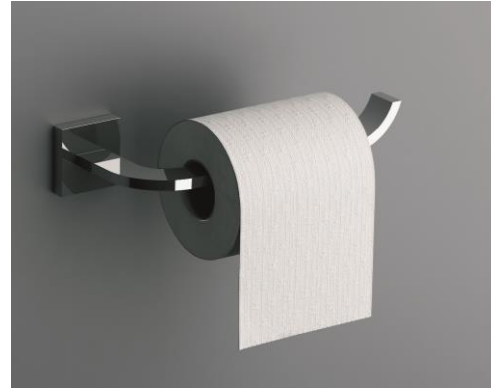

Modern Domino Wall Mount Toilet Roll holder

Style Number: 729258

Collection: Franz Viegener

Origin: Germany

Description: Domino Wall Mount Single Post Toilet Paper Roll Holder 3-3/8" Projection Polished Chrome

GENERAL FEATURES & SPECIFICATIONS

- Wall Mounted
- Single Post
- 3-3/8" Projection
- 8-1/2" Long
- **Material: Brass**
- **Finish: Polished Chrome, Brushed Nickel, Polished Nickel, Polished Gold, Rose Gold, Brushed Gold, Satin Black PVD, or Unlacquered Polished Brass**