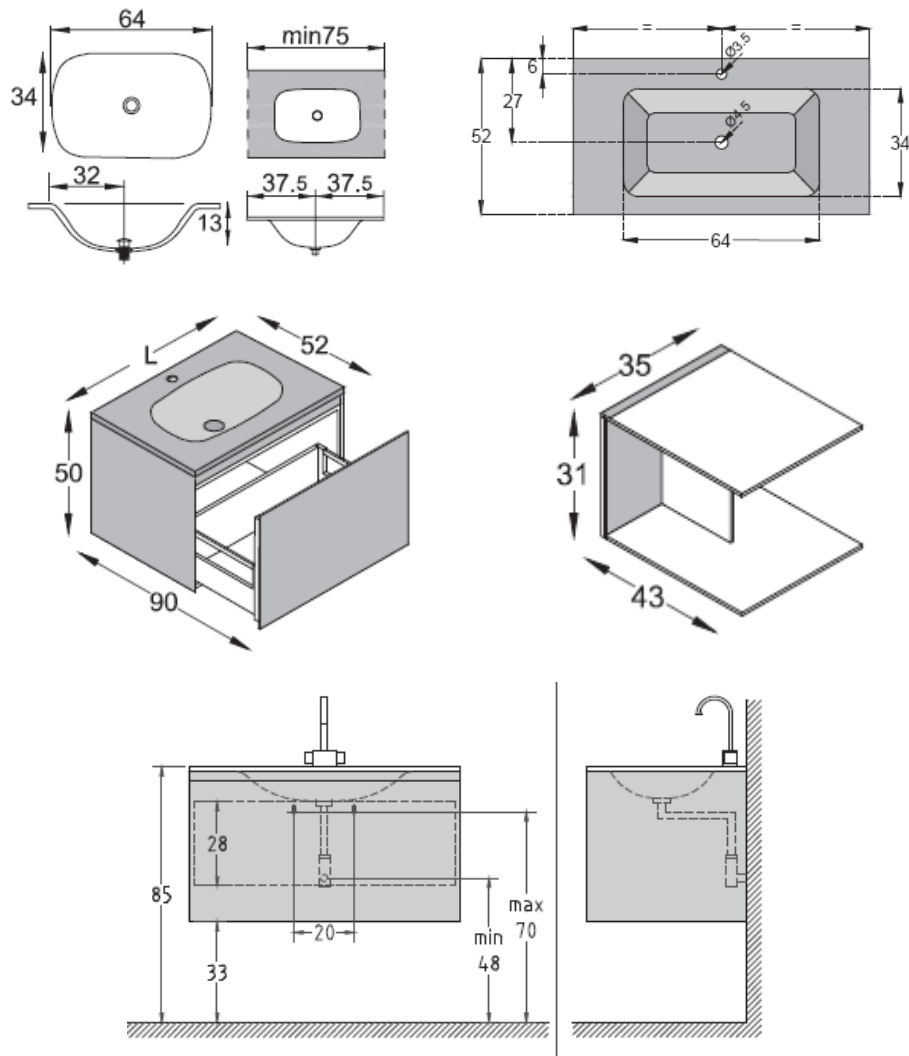

Modern Domino Wall Mount Vanity Unit

Style Number: 772210

Collection: Artelinea

Origin: Italy

Description: Domino Wall Mount Vanity Unit in White Glass w/ 2-Base Units w/ Deep Drawers, Glass Dividers, Opalite White Washbasin Tops w/ 1-Tap Hole each, & Shelf Unit in Extra Clear Crystal Covered in Foglia Glass 84.64”L x 20.47”W x 19.68”H

GENERAL FEATURES & SPECIFICATIONS

- Wall Mounted
- 2- Base Units; 35.43”L x 20.47”W x 19.68”H
- 1- Deep Drawer Per Unit
- Glass Dividers
- Countertop Washbasin w/ Florence Shaped Bowl
- 1-Tap Hole Per Basin Unit
- Structures in Grey Laminate
- With Adjustable Wall Supports
- Blum Drawer runners w/ Total Extraction & Blumotion Closure System, Adjustable Both Vertically & Horizontally
- Drawer Can Hold Up To 50kg
- Hinges: Salice w/ Rapid Connection, Adjustable Vertically, Horizontally and in Depth
- Shelf Unit, 13.77”L x 19.68”W x 12.20”H
- Overall Dimensions: 84.64”L x 20.47”W x 19.68”H
- **Material: Enameled Crystal (Glass), Silk, Lacquered Melamine Laminate & Opalite**
- **Finish: Polished or Silk**
- **Colors: Rosso, Moka, Seppia, Notte, Mela, Ruggine, Avana, Fumo, Sardinia, Cipria, Senape, Tortora, Grigio, Cielo, Bianco Assoluto, Terra, Seta, Perla, Erba**