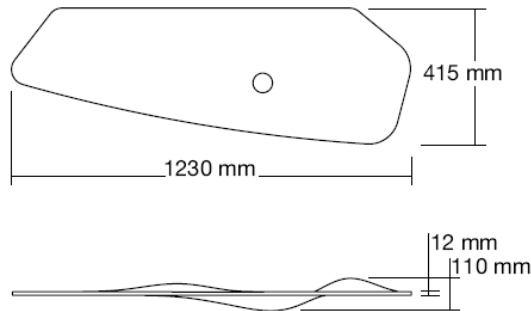

Modern Dune Wall Mount Washbasin

Style Number: 621728

Collection: Omvivo

Origin: Australia

Description: Dune Wall Mount Single Washbasin w/ Sink on the Right & No Faucet Hole in Solid Surface Matte White 48.42”L x 16.33”W x 4.33”H

GENERAL FEATURES & SPECIFICATIONS

- Wall Mounted
- Sink to the Right or Left
- No Faucet Hole
- 48.42L x 16.33W x 4.33H
- Stainless Steel Mounting Brackets
- Ø32mm Chrome Pop-Up Waste
- Rubber Seals
- Chrome Locknut
- Use a 150mm Wall Outlet
- Use An Outlet That Uses 5-7 Lt/Min
- Water Must Fall At A 90° Angle Directly Onto The Basin
- **Material: Solid Surface**
- **Finishes: Matte**
- **Colors: White and Night**

Note: Drawing and assembly illustrate a right hand bowl.
Left hand bowl also available.