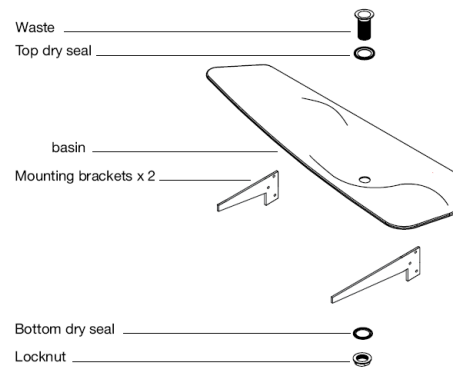

Modern Dune Wall Mount Washbasin

Style Number: 621728

Collection: Omvivo

Origin: Australia

Description: Dune Wall Mount Single Washbasin w/ Sink on the Right & No Faucet Hole in Solid Surface Matte White 48.42”L x 16.33”W x 4.33”H

GENERAL FEATURES & SPECIFICATIONS

- Wall Mounted
- Sink to the Right or Left
- No Faucet Hole
- 48.42L x 16.33W x 4.33H
- Stainless Steel Mounting Brackets
- Ø32mm Chrome Pop-Up Waste
- Rubber Seals
- Chrome Locknut
- Use a 150mm Wall Outlet
- Use An Outlet That Uses 5-7 Lt/Min
- Water Must Fall At A 90° Angle Directly Onto The Basin
- **Material: Solid Surface**
- **Finishes: Matte**
- **Colors: White and Night**

Note: Drawing and assembly illustrate a right hand bowl.
Left hand bowl also available.