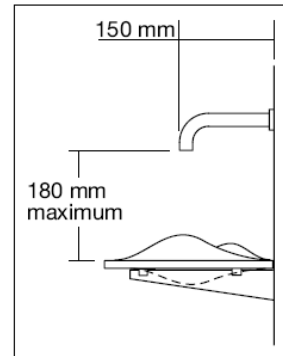

Modern Dune Wall Mount Washbasin

Style Number: 621728

Collection: Omvivo

Origin: Australia

Description: Dune Wall Mount Single Washbasin w/ Sink on the Right & No Faucet Hole in Solid Surface Matte White 48.42”L x 16.33”W x 4.33”H

GENERAL FEATURES & SPECIFICATIONS

- Wall Mounted
- Sink to the Right or Left
- No Faucet Hole
- 48.42L x 16.33W x 4.33H
- Stainless Steel Mounting Brackets
- Ø32mm Chrome Pop-Up Waste
- Rubber Seals
- Chrome Locknut
- Use a 150mm Wall Outlet
- Use An Outlet That Uses 5-7 Lt/Min
- Water Must Fall At A 90° Angle Directly Onto The Basin
- **Material: Solid Surface**
- **Finishes: Matte**
- **Colors: White and Night**

Note: Drawing and assembly illustrate a right hand bowl.
Left hand bowl also available.