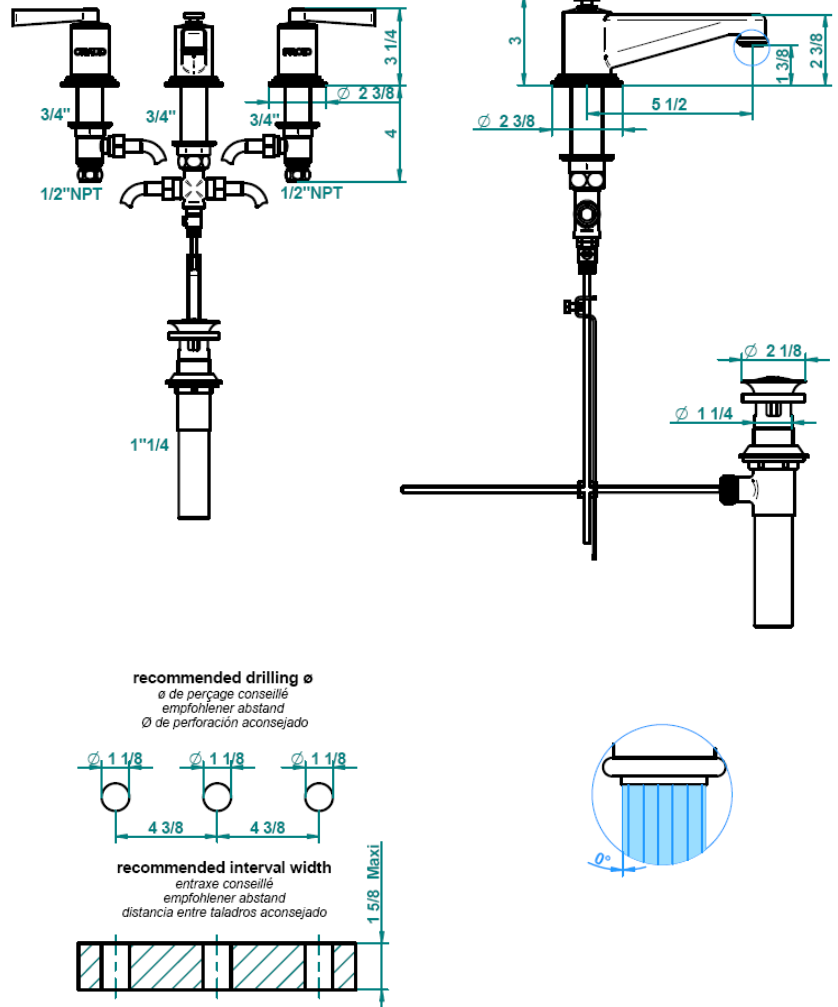

Traditional Faubourg Deck Mount Faucet

Style Number: 773389

Collection: THG

Origin: France

Description: Faubourg Deck Mount Faucet Set Widespread w/ Lever Handles, 5-1/2" Spout Projection & Drain in Polished Gold & Black Porcelain

GENERAL FEATURES & SPECIFICATIONS

- Deck Mounted
- Widespread
- 5-1/2" Spout Projection
- Includes Drain
- Lever Handles
- 2.2gpm
- Material: Brass & Porcelain
- Finishes: Polished Chrome, Stainless Steel, Polished Nickel, Matte Nickel, Matte Chrome, Satin Chrome, Light Coated Bronze, Black Nickel, Polished Gold, Satin Gold, Matte Gold, Silver Rhodium, Rose Gold, Soft Gold, Soft Matte Gold, Soft Satin Gold, Brown Bronze PVD, Matte Brown Bronze PVD, Polished Antique Silver, Matte Antique Copper, Antique Nickel, Brass PVD, Matte Brass PVD, Gold PVD, Matte Gold PVD, Nickel PVD, Matte Nickel PVD, Blush PVD, Matte Blush PVD, Graphite PVD, Matte Graphite PVD, Umber PVD, Matte Umber PVD
- Colors: Black, White, Froufrou, or Frivole

CODES & STANDARDS

NSF 61s9, ASME A112.18.1-2005/CSA B125.1-05 & CA law AB 1953

We cannot guarantee the accuracy of this information. Dimensions are nominal – for guidance only and are not to be used for pre-installation.