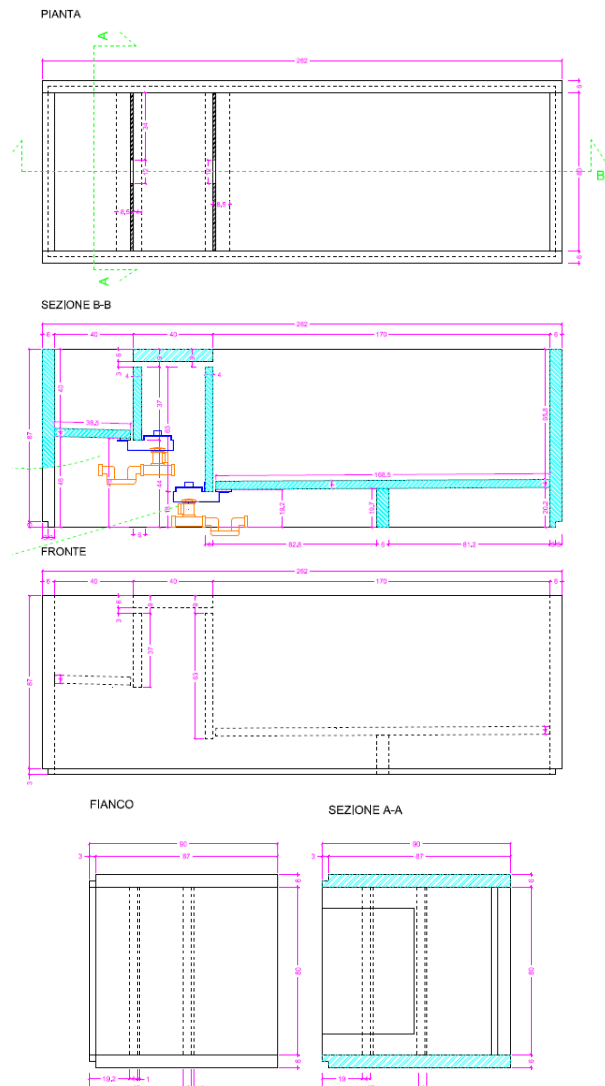

Modern Fonte Freestanding Bathtub

Style Number: 769961

Collection: Vero Stone

Origin: Italy

Description: Fonte Freestanding Rectangular Soaking Bathtub in Pietra Santafiora 103.1”L x 36.2”W x 35.4”D

GENERAL FEATURES & SPECIFICATIONS

- Freestanding
- Rectangular
- Soaking
- Weight: 3,086 lbs.
- 103.1”L x 36.2”W x 35.4”D
- **Material:** Natural Stone
- **Finishes:** Pietra Santafiora, Travertino Noce, Travertino Classico, Marmo Bianco Carrara, Limestone Crema, or Grafite