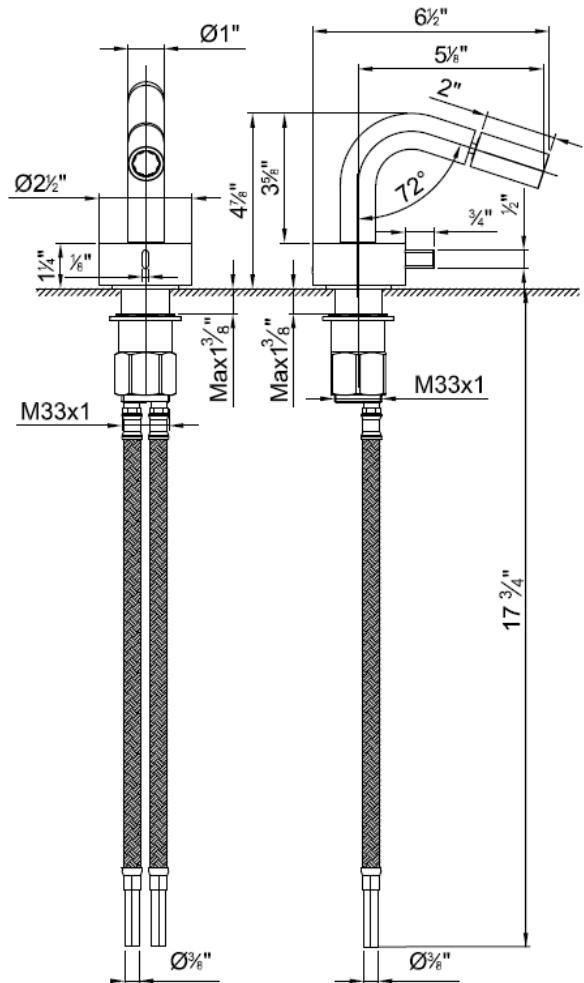

### Modern Fukasawa Deck Mount Bidet Faucet

Style Number: 753513

Collection: Aboutwater

Origin: Italy

Description: Fukasawa Deck Mount Single Control Bidet Mixer 8-3/8" Spout Projection w/ Aerated Flow w/o Drain in Brushed Stainless Steel

#### GENERAL FEATURES & SPECIFICATIONS

- Deck Mounted
- Single Control
- 8-3/8" Spout Projection
- Without Drain
- Aerated Flow
- Progressive Cartridge
- Flexible Supply Lines
- **Material: Brass or Stainless Steel**
- **Finishes: Chrome, Matte Gun Metal PVD, Matte British Gold PVD, Matte Copper PVD, or Brushed Stainless Steel**