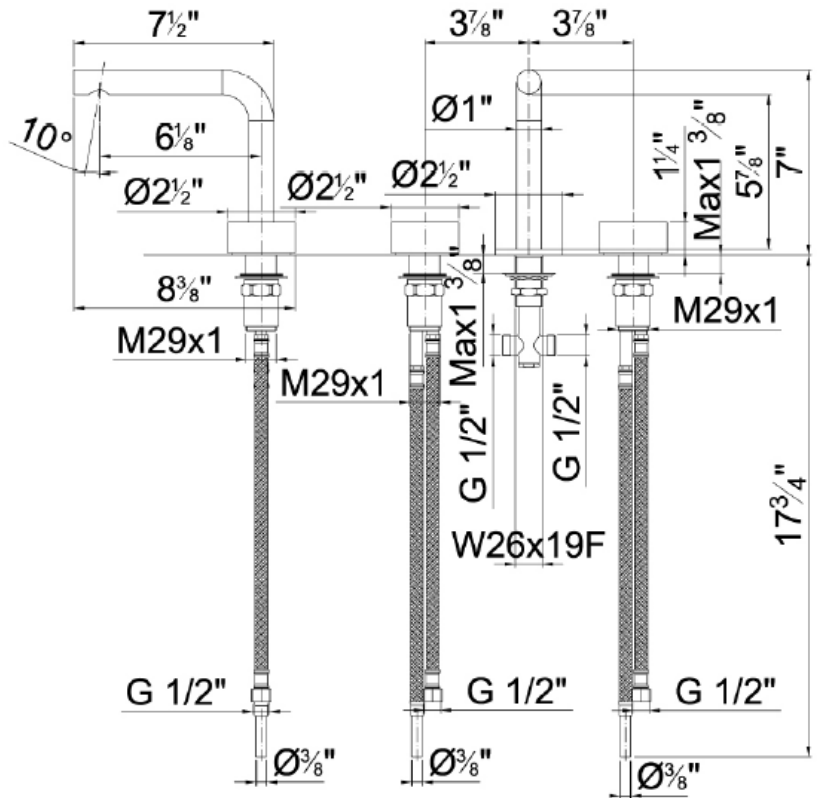

Modern Fukasawa Deck Mount Faucet

Style Number: 753215

Collection: Aboutwater

Origin: Italy

Description: Fukasawa Deck Mount Three Hole Two Handle Washbasin Mixer 7-1/2" Spout Projection w/ Aerated Flow w/o Drain in Brushed Stainless Steel

GENERAL FEATURES & SPECIFICATIONS

- Deck Mounted
- Three Hole
- Two Handles
- 7-1/2" Spout Projection
- Without Drain
- Aerated Flow
- 1/4 Turn Ceramic Disc Cartridge
- Flexible Supply Lines
- Max Flow Rate 1.5gpm
- **Material: Brass or Stainless Steel**
- **Finishes: Chrome, Matte Gun Metal PVD, Matte British Gold PVD, Matte Copper PVD, or Brushed Stainless Steel**