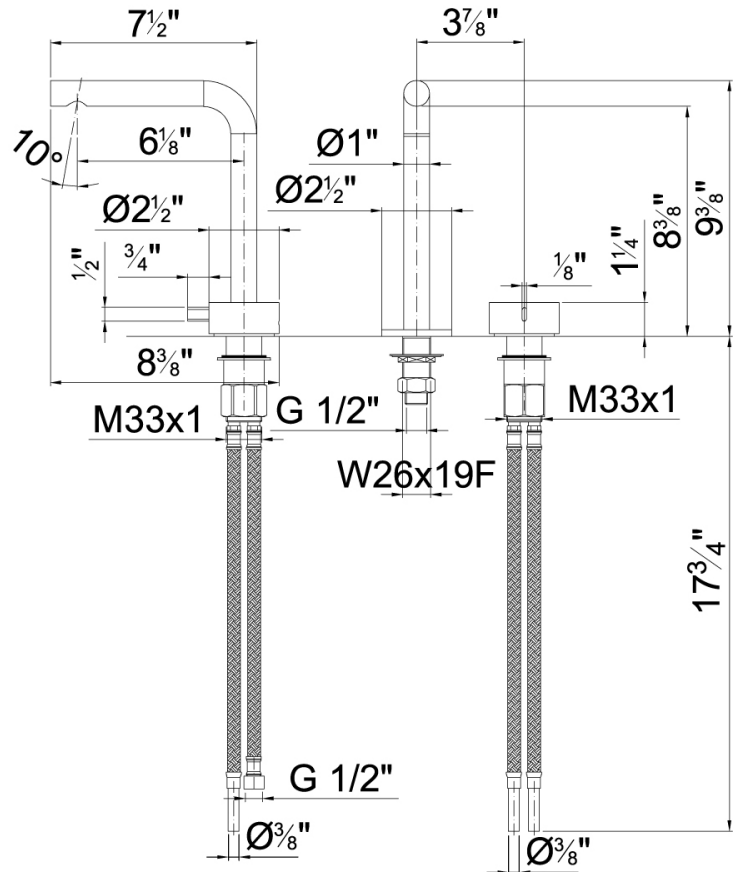

Modern Fukasawa Deck Mount Faucet

Style Number: 753427

Collection: Aboutwater

Origin: Italy

Description: Fukasawa Deck Mount Two Hole Single Control Vessel Mixer 7-1/2" Spout Projection w/ Aerated Flow w/o Drain in Brushed Stainless Steel

GENERAL FEATURES & SPECIFICATIONS

- Deck Mounted
- Two Hole
- Single Control
- 7-1/2" Spout Projection
- Without Drain
- Aerated Flow
- Progressive Cartridge
- Flexible Supply Lines
- Max Flow Rate 1.5gpm
- **Material:** Brass or Stainless Steel
- **Finishes:** Chrome, Matte Gun Metal PVD, Matte British Gold PVD, Matte Copper PVD, or Brushed Stainless Steel