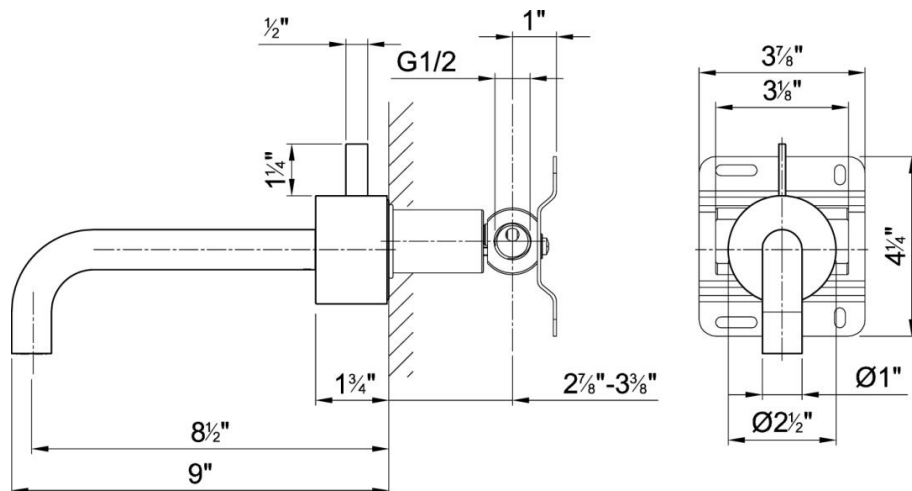

Modern Fukasawa Wall Mount Faucet

Style Number: 770611

Collection: Aboutwater

Origin: Italy

Description: Fukasawa Wall Mount Single Control Washbasin Mixer 8-1/2" Spout Projection w/ Rough Valve & Aerated Flow w/o Drain in Brushed Stainless Steel 1.5Ggpm

GENERAL FEATURES & SPECIFICATIONS

- Wall Mounted
- Single Control
- 8-1/2" Spout Projection
- Included Rough Valve
- Without Drain
- Aerated Flow
- Traditional Cartridge
- Max Flow Rate 1.5gpm
- **Material:** Brass or Stainless Steel
- **Finishes:** Chrome, Matte Gun Metal PVD, Matte British Gold PVD, Matte Copper PVD, or Brushed Stainless Steel