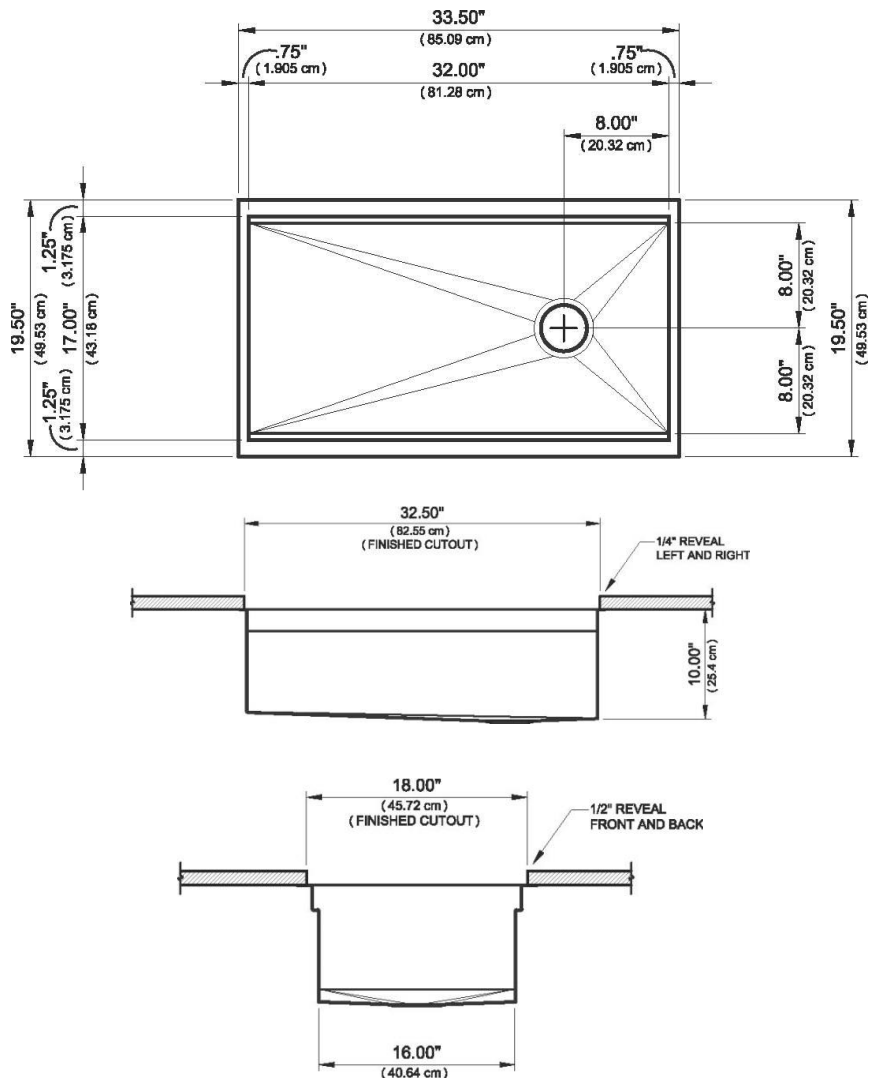

Modern IWS 3 BA Undermount Workstation

Style Number: 749033

Collection: The Galley

Origin: USA

Description: IWS Undermount 1-Person Single Bowl Double Tier True Edge Reversible Kitchen Sink Workstation w/ Side Drain in Angel Finish Stainless Steel w/ 5- Piece Culinary Kit in Bamboo 33-1/2" x 19-1/2"

GENERAL FEATURES & SPECIFICATIONS

- One Piece Single Bowl
- 1-Person
- Under Mount w/ TrueEdge
- Double Tier
- Reversible Sink w/ Side Drain
- Round Drain Cover Conceals Drain While Still Allowing Water to Flow
- CO: 32-1/2" x 18" x 10"
- OD: 33-1/2" x 19-1/2"
- Minimum Required Outside Cabinet Dimensions: 36" x 24"
- 5- Piece Culinary Kit Includes:
 - (1) Upper Tier Cutting Board 13" x 18"
 - (1) 11" Deluxe 7.2qt Bowl w/ Lid and Non-slip Bottom
 - (1) 11" Deluxe 7.2qt Colander w/ Soft Non-slip Handles & Feet
 - (1) Lower Tier Platform 13" x 17"
 - (1) Upper Tier Drain Rack 13" x 18"
- **Materials:** 16ga Stainless Steel & Bamboo
- **Finish:** Angel Finish
- **Accessory Colors:** White or Grey Resin, Bamboo, or Graphite Wood Composite