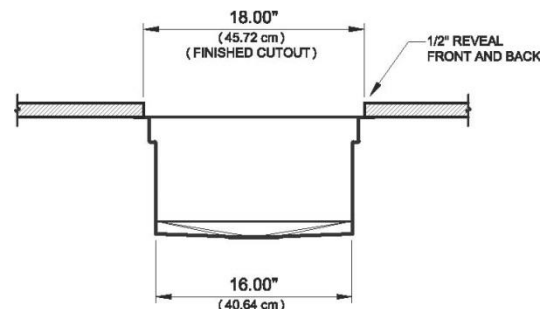

### Transitional IWS 3 BL Undermount Workstation

Style Number: 749035

Collection: The Galley

Origin: USA

Description: IWS Undermount 1-Person Single Bowl Double Tier True Edge Reversible Kitchen Sink Workstation w/ Side Drain in Angel Finish Stainless Steel w/ 5- Piece Culinary Kit in Black High Density Resin 33-1/2" x 19-1/2"

#### GENERAL FEATURES & SPECIFICATIONS

- One Piece Single Bowl
- 1-Person
- Under Mount w/ TrueEdge
- Double Tier
- Reversible Sink w/ Side Drain
- Round Drain Cover Conceals Drain While Still Allowing Water to Flow
- CO: 32-1/2" x 18" x 10"
- OD: 33-1/2" x 19-1/2"
- Minimum Required Outside Cabinet Dimensions: 36" x 24"
- 5- Piece Culinary Kit Includes:
  - (1) Upper Tier Cutting Board 13" x 18"
  - (1) 11" Deluxe 7.2qt Bowl w/ Lid and Non-slip Bottom
  - (1) 11" Deluxe 7.2qt Colander w/ Soft Non-slip Handles & Feet
  - (1) Lower Tier Platform 13" x 17"
  - (1) Upper Tier Drain Rack 13" x 18"
- **Materials:** 16ga Stainless Steel & High Density Resin
- **Finish:** Angel Finish
- **Accessory Colors:** White, Bamboo, or Black