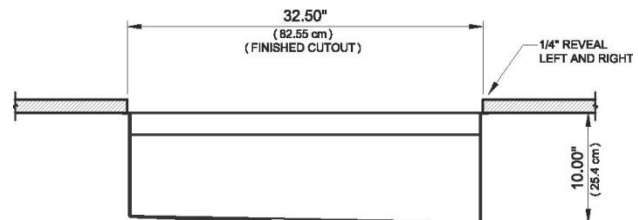

### Transitional IWS 3 BL Undermount Workstation

Style Number: 749035

Collection: The Galley

Origin: USA

Description: IWS Undermount 1-Person Single Bowl Double Tier True Edge Reversible Kitchen Sink Workstation w/ Side Drain in Angel Finish Stainless Steel w/ 5- Piece Culinary Kit in Black High Density Resin 33-1/2" x 19-1/2"

#### GENERAL FEATURES & SPECIFICATIONS

- One Piece Single Bowl
- 1-Person
- Under Mount w/ TrueEdge
- Double Tier
- Reversible Sink w/ Side Drain
- Round Drain Cover Conceals Drain While Still Allowing Water to Flow
- CO: 32-1/2" x 18" x 10"
- OD: 33-1/2" x 19-1/2"
- Minimum Required Outside Cabinet Dimensions: 36" x 24"
- 5- Piece Culinary Kit Includes:
  - (1) Upper Tier Cutting Board 13" x 18"
  - (1) 11" Deluxe 7.2qt Bowl w/ Lid and Non-slip Bottom
  - (1) 11" Deluxe 7.2qt Colander w/ Soft Non-slip Handles & Feet
  - (1) Lower Tier Platform 13" x 17"
  - (1) Upper Tier Drain Rack 13" x 18"
- **Materials:** 16ga Stainless Steel & High Density Resin
- **Finish:** Angel Finish
- **Accessory Colors:** White, Bamboo, or Black