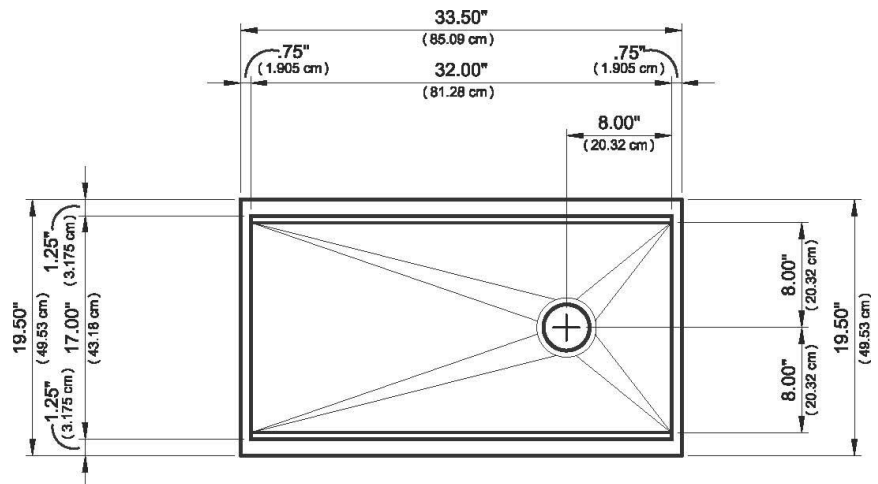

### Transitional IWS 3 BL Undermount Workstation

Style Number: 749035

Collection: The Galley

Origin: USA

Description: IWS Undermount 1-Person Single Bowl Double Tier True Edge Reversible Kitchen Sink Workstation w/ Side Drain in Angel Finish Stainless Steel w/ 5- Piece Culinary Kit in Black High Density Resin 33-1/2" x 19-1/2"

#### GENERAL FEATURES & SPECIFICATIONS

- One Piece Single Bowl
- 1-Person
- Under Mount w/ TrueEdge
- Double Tier
- Reversible Sink w/ Side Drain
- Round Drain Cover Conceals Drain While Still Allowing Water to Flow
- CO: 32-1/2" x 18" x 10"
- OD: 33-1/2" x 19-1/2"
- Minimum Required Outside Cabinet Dimensions: 36" x 24"
- 5- Piece Culinary Kit Includes:
  - (1) Upper Tier Cutting Board 13" x 18"
  - (1) 11" Deluxe 7.2qt Bowl w/ Lid and Non-slip Bottom
  - (1) 11" Deluxe 7.2qt Colander w/ Soft Non-slip Handles & Feet
  - (1) Lower Tier Platform 13" x 17"
  - (1) Upper Tier Drain Rack 13" x 18"
- **Materials:** 16ga Stainless Steel & High Density Resin
- **Finish:** Angel Finish
- **Accessory Colors:** White, Bamboo, or Black

We cannot guarantee the accuracy of this information. Dimensions are nominal – for guidance only and are not to be used for pre-installation.

For further information call 312.832.9000 or visit us at [hydrologychicago.com](http://hydrologychicago.com)