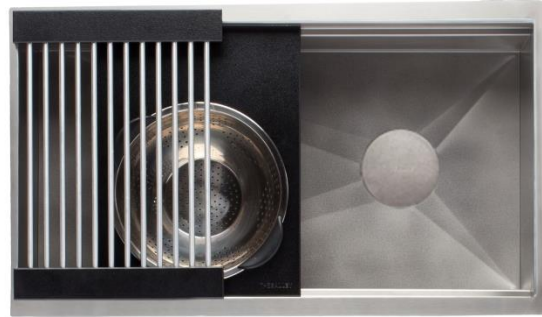

### Transitional IWS 3 BL Undermount Workstation

Style Number: 749035

Collection: The Galley

Origin: USA

Description: IWS Undermount 1-Person Single Bowl Double Tier True Edge Reversible Kitchen Sink Workstation w/ Side Drain in Angel Finish Stainless Steel w/ 5- Piece Culinary Kit in Black High Density Resin 33-1/2" x 19-1/2"

#### GENERAL FEATURES & SPECIFICATIONS

- One Piece Single Bowl
- 1-Person
- Under Mount w/ TrueEdge
- Double Tier
- Reversible Sink w/ Side Drain
- Round Drain Cover Conceals Drain While Still Allowing Water to Flow
- CO: 32-1/2" x 18" x 10"
- OD: 33-1/2" x 19-1/2"
- Minimum Required Outside Cabinet Dimensions: 36" x 24"
- 5- Piece Culinary Kit Includes:
  - (1) Upper Tier Cutting Board 13" x 18"
  - (1) 11" Deluxe 7.2qt Bowl w/ Lid and Non-slip Bottom
  - (1) 11" Deluxe 7.2qt Colander w/ Soft Non-slip Handles & Feet
  - (1) Lower Tier Platform 13" x 17"
  - (1) Upper Tier Drain Rack 13" x 18"
- **Materials:** 16ga Stainless Steel & High Density Resin
- **Finish:** Angel Finish
- **Accessory Colors:** White, Bamboo, or Black