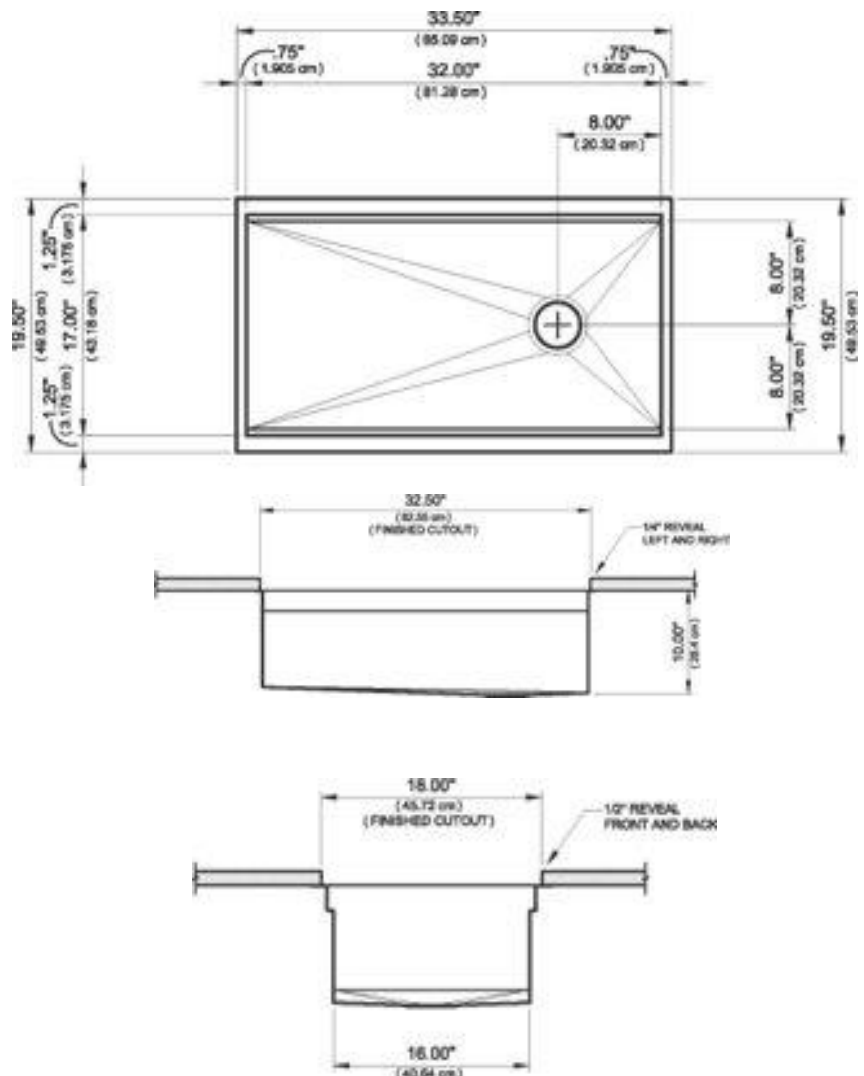

Modern IWS 3 GR Undermount Workstation

Style Number: 774889

Collection: The Galley

Origin: USA

Description: IWS Undermount 1-Person Single Bowl Double Tier True Edge Reversible Kitchen Sink Workstation w/ Side Drain in Angel Finish Stainless Steel w/ 5- Piece Culinary Kit in Grey High Density Resin 33-1/2" x 19-1/2"

GENERAL FEATURES & SPECIFICATIONS

- One Piece Single Bowl
- 1-Person
- Under Mount w/ TrueEdge
- Double Tier
- Reversible sink with side drain
- Round Drain Cover Conceals Drain While Still Allowing Water to Flow
- CO: 32-1/2" x 18" x 10"
- OD: 33-1/2" x 19-1/2"
- Minimum Required Outside Cabinet Dimensions: 36" x 24"
- 5 Piece Culinary Kit Includes:
 - (1) Upper Tier Cutting Board 13" x 18"
 - (1) 11" Deluxe 7.2qt Bowl w/ Lid and Non-slip Bottom
 - (1) 11" Deluxe 7.2qt Colander w/ Soft Non-slip Handles & Feet
 - (1) Lower Tier Platform 13" x 17"
 - (1) Upper Tier Drying Rack 13" x 18"
- **Materials: 16ga Stainless Steel & High Density Resin**
- **Finish: Angel Finish**
- **Accessory Colors: White or Grey Resin, Bamboo, or Graphite Wood Composite**