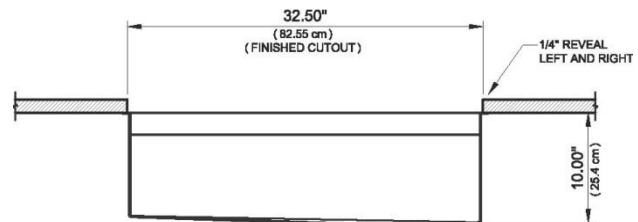

### Transitional IWS 3 WH Undermount Workstation

Style Number: 749034

Collection: The Galley

Origin: USA

Description: IWS Undermount 1-Person Single Bowl Double Tier True Edge Reversible Kitchen Sink Workstation w/ Side Drain in Angel Finish Stainless Steel w/ 5- Piece Culinary Kit in White High Density Resin 33-1/2" x 19-1/2"

#### GENERAL FEATURES & SPECIFICATIONS

- One Piece Single Bowl
- 1-Person
- Under Mount w/ TrueEdge
- Double Tier
- Reversible Sink w/ Side Drain
- Round Drain Cover Conceals Drain While Still Allowing Water to Flow
- CO: 32-1/2" x 18" x 10"
- OD: 33-1/2" x 19-1/2"
- Minimum Required Outside Cabinet Dimensions: 36" x 24"
- 5- Piece Culinary Kit Includes:
  - (1) Upper Tier Cutting Board 13" x 18"
  - (1) 11" Deluxe 7.2qt Bowl w/ Lid and Non-slip Bottom
  - (1) 11" Deluxe 7.2qt Colander w/ Soft Non-slip Handles & Feet
  - (1) Lower Tier Platform 13" x 17"
  - (1) Upper Tier Drain Rack 13" x 18"
- **Materials:** 16ga Stainless Steel & High Density Resin
- **Finish:** Angel Finish
- **Accessory Colors:** White, Bamboo, or Black