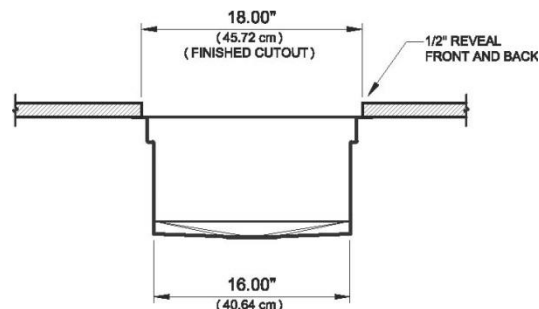

### Transitional IWS 3 WH Undermount Workstation

Style Number: 749034

Collection: The Galley

Origin: USA

Description: IWS Undermount 1-Person Single Bowl Double Tier True Edge Reversible Kitchen Sink Workstation w/ Side Drain in Angel Finish Stainless Steel w/ 5- Piece Culinary Kit in White High Density Resin 33-1/2" x 19-1/2"

#### GENERAL FEATURES & SPECIFICATIONS

- One Piece Single Bowl
- 1-Person
- Under Mount w/ TrueEdge
- Double Tier
- Reversible Sink w/ Side Drain
- Round Drain Cover Conceals Drain While Still Allowing Water to Flow
- CO: 32-1/2" x 18" x 10"
- OD: 33-1/2" x 19-1/2"
- Minimum Required Outside Cabinet Dimensions: 36" x 24"
- 5- Piece Culinary Kit Includes:
  - (1) Upper Tier Cutting Board 13" x 18"
  - (1) 11" Deluxe 7.2qt Bowl w/ Lid and Non-slip Bottom
  - (1) 11" Deluxe 7.2qt Colander w/ Soft Non-slip Handles & Feet
  - (1) Lower Tier Platform 13" x 17"
  - (1) Upper Tier Drain Rack 13" x 18"
- **Materials:** 16ga Stainless Steel & High Density Resin
- **Finish:** Angel Finish
- **Accessory Colors:** White, Bamboo, or Black