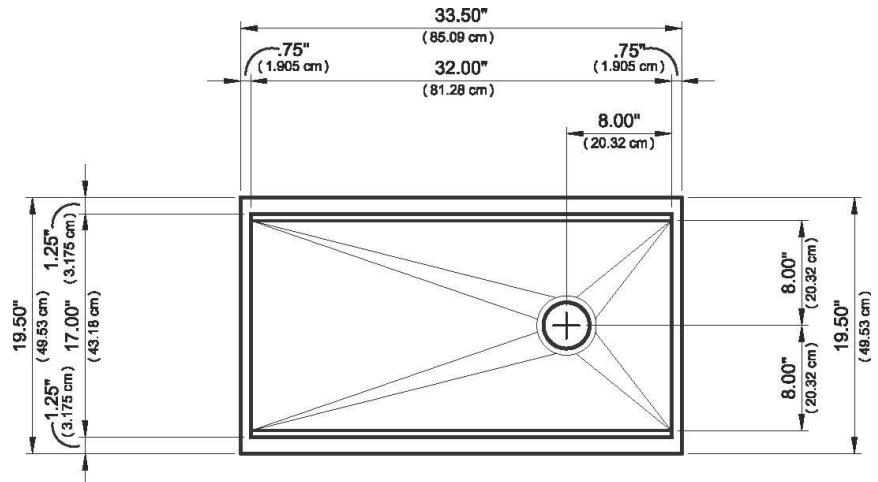

### Transitional IWS 3 WH Undermount Workstation

Style Number: 749034

Collection: The Galley

Origin: USA

Description: IWS Undermount 1-Person Single Bowl Double Tier True Edge Reversible Kitchen Sink Workstation w/ Side Drain in Angel Finish Stainless Steel w/ 5- Piece Culinary Kit in White High Density Resin 33-1/2" x 19-1/2"

#### GENERAL FEATURES & SPECIFICATIONS

- One Piece Single Bowl
- 1-Person
- Under Mount w/ TrueEdge
- Double Tier
- Reversible Sink w/ Side Drain
- Round Drain Cover Conceals Drain While Still Allowing Water to Flow
- CO: 32-1/2" x 18" x 10"
- OD: 33-1/2" x 19-1/2"
- Minimum Required Outside Cabinet Dimensions: 36" x 24"
- 5- Piece Culinary Kit Includes:
  - (1) Upper Tier Cutting Board 13" x 18"
  - (1) 11" Deluxe 7.2qt Bowl w/ Lid and Non-slip Bottom
  - (1) 11" Deluxe 7.2qt Colander w/ Soft Non-slip Handles & Feet
  - (1) Lower Tier Platform 13" x 17"
  - (1) Upper Tier Drain Rack 13" x 18"
- **Materials:** 16ga Stainless Steel & High Density Resin
- **Finish:** Angel Finish
- **Accessory Colors:** White, Bamboo, or Black

We cannot guarantee the accuracy of this information. Dimensions are nominal – for guidance only and are not to be used for pre-installation.

For further information call 312.832.9000 or visit us at [hydrologychicago.com](http://hydrologychicago.com)