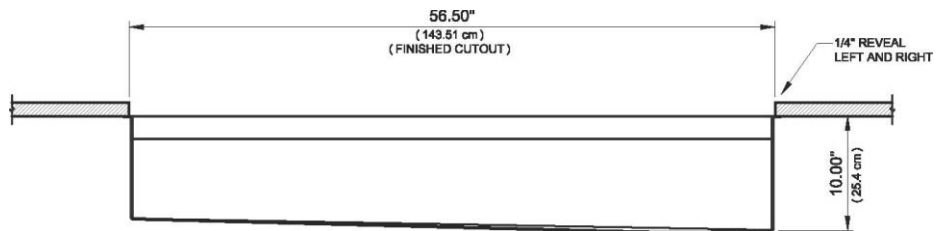

### Modern IWS 5 BA Undermount Workstation

Style Number: 749027

Collection: The Galley

Origin: USA

Description: IWS Undermount 1-2 Person Single Bowl Double Tier True Edge Reversible Kitchen Sink Workstation w/ Side Drain in Angel Finish Stainless Steel w/ 9-Piece Culinary Kit in Bamboo 57-1/2" x 19-1/2"

#### GENERAL FEATURES & SPECIFICATIONS

- One Piece Single Bowl
- 1-2 Person
- Under Mount w/ TrueEdge
- Double Tier
- Reversible Sink w/ Side Drain
- Round Drain Cover Conceals Drain While Still Allowing Water to Flow
- CO: 56-1/2" x 18" x 10"
- OD: 57-1/2" x 19-1/2"
- Minimum Required Outside Cabinet Dimensions: 60" x 24"
- 9- Piece Culinary Kit Includes:
  - (2) Dual Tier Cutting Boards 17" x 18"
  - (2) 11" Deluxe 7.2qt Bowls w/ Lids and Non-slip Bottoms
  - (2) 11" Deluxe 7.2qt Colanders w/ Soft Non-slip Handles & Feet
  - (2) Dual Tier Platforms 17" x 18"
  - (1) Dual Tier Drain Rack 17" x 18"
- **Materials: 16ga Stainless Steel & Bamboo**
- **Finish: Angel Finish**
- **Accessory Colors: White or Grey Resin, Bamboo, or Graphite Wood Composite**