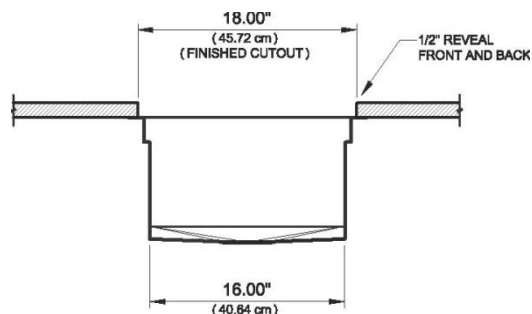

### Modern IWS 5 BA Undermount Workstation

Style Number: 749027

Collection: The Galley

Origin: USA

Description: IWS Undermount 1-2 Person Single Bowl Double Tier True Edge Reversible Kitchen Sink Workstation w/ Side Drain in Angel Finish Stainless Steel w/ 9-Piece Culinary Kit in Bamboo 57-1/2" x 19-1/2"

#### GENERAL FEATURES & SPECIFICATIONS

- One Piece Single Bowl
- 1-2 Person
- Under Mount w/ TrueEdge
- Double Tier
- Reversible Sink w/ Side Drain
- Round Drain Cover Conceals Drain While Still Allowing Water to Flow
- CO: 56-1/2" x 18" x 10"
- OD: 57-1/2" x 19-1/2"
- Minimum Required Outside Cabinet Dimensions: 60" x 24"
- 9- Piece Culinary Kit Includes:
  - (2) Dual Tier Cutting Boards 17" x 18"
  - (2) 11" Deluxe 7.2qt Bowls w/ Lids and Non-slip Bottoms
  - (2) 11" Deluxe 7.2qt Colanders w/ Soft Non-slip Handles & Feet
  - (2) Dual Tier Platforms 17" x 18"
  - (1) Dual Tier Drain Rack 17" x 18"
- **Materials: 16ga Stainless Steel & Bamboo**
- **Finish: Angel Finish**
- **Accessory Colors: White or Grey Resin, Bamboo, or Graphite Wood Composite**