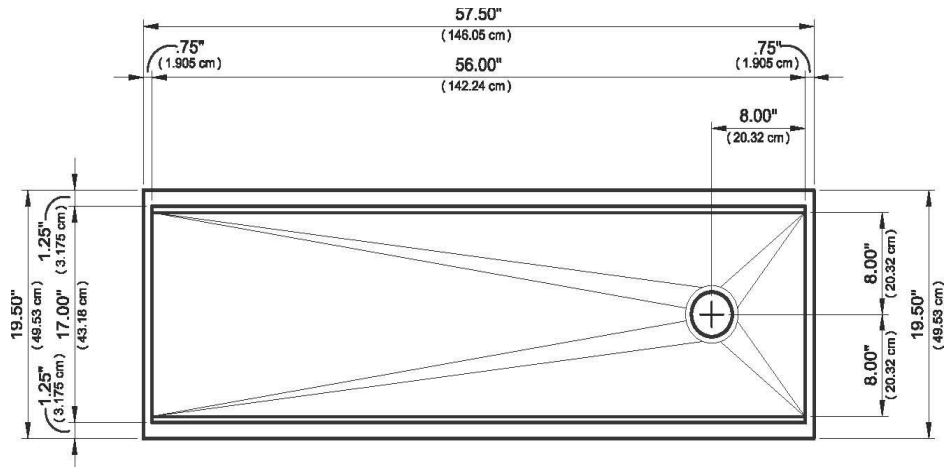

### Modern IWS 5 BA Undermount Workstation

Style Number: 749027

Collection: The Galley

Origin: USA

Description: IWS Undermount 1-2 Person Single Bowl Double Tier True Edge Reversible Kitchen Sink Workstation w/ Side Drain in Angel Finish Stainless Steel w/ 9-Piece Culinary Kit in Bamboo 57-1/2" x 19-1/2"

#### GENERAL FEATURES & SPECIFICATIONS

- One Piece Single Bowl
- 1-2 Person
- Under Mount w/ TrueEdge
- Double Tier
- Reversible Sink w/ Side Drain
- Round Drain Cover Conceals Drain While Still Allowing Water to Flow
- CO: 56-1/2" x 18" x 10"
- OD: 57-1/2" x 19-1/2"
- Minimum Required Outside Cabinet Dimensions: 60" x 24"
- 9- Piece Culinary Kit Includes:
  - (2) Dual Tier Cutting Boards 17" x 18"
  - (2) 11" Deluxe 7.2qt Bowls w/ Lids and Non-slip Bottoms
  - (2) 11" Deluxe 7.2qt Colanders w/ Soft Non-slip Handles & Feet
  - (2) Dual Tier Platforms 17" x 18"
  - (1) Dual Tier Drain Rack 17" x 18"
- **Materials: 16ga Stainless Steel & Bamboo**
- **Finish: Angel Finish**
- **Accessory Colors: White or Grey Resin, Bamboo, or Graphite Wood Composite**

We cannot guarantee the accuracy of this information. Dimensions are nominal – for guidance only and are not to be used for pre-installation.

For further information call 312.832.9000 or visit us at [hydrologychicago.com](http://hydrologychicago.com)