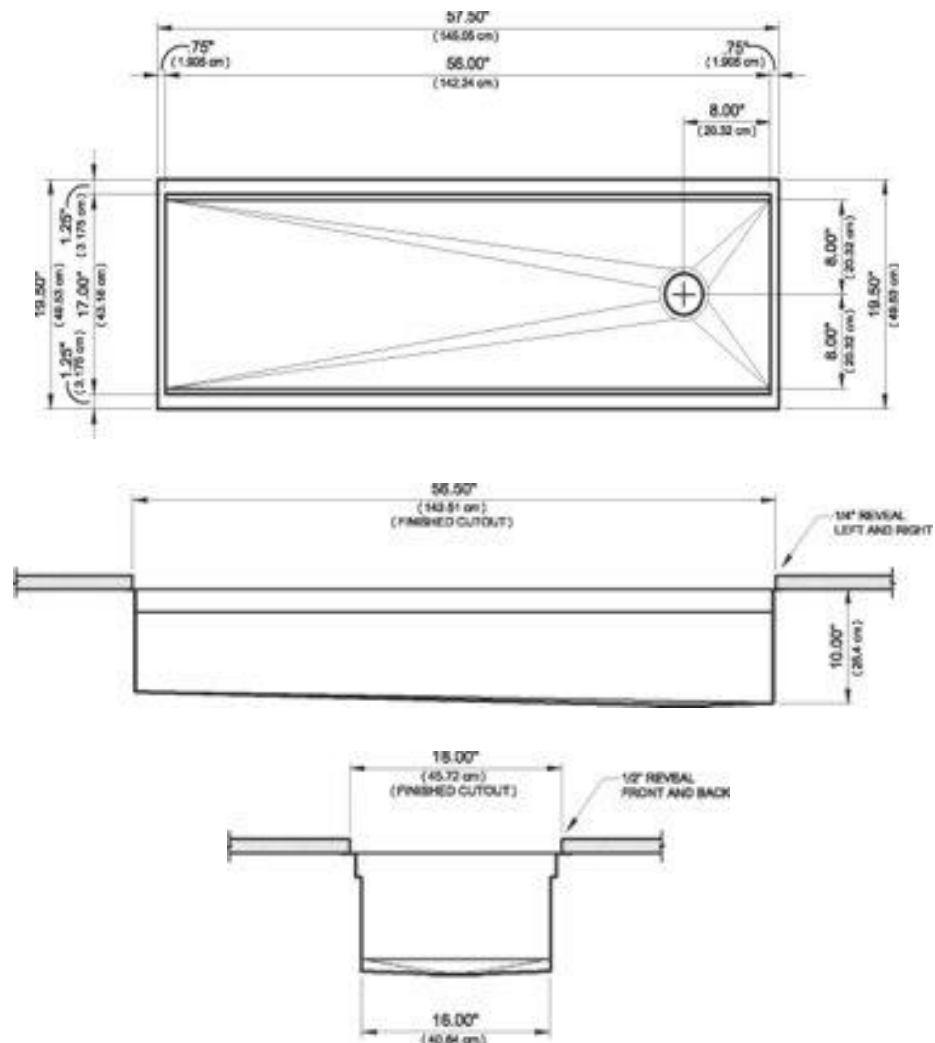

Modern IWS 5 GR Undermount Workstation

Style Number: 774892

Collection: The Galley

Origin: USA

Description: IWS Undermount 1-2 Person Single Bowl Double Tier True Edge Reversible Kitchen Sink Workstation w/ Side Drain in Angel Finish Stainless Steel w/ 9- Piece Culinary Kit in Grey High Density Resin 57-1/2" x 19-1/2"

GENERAL FEATURES & SPECIFICATIONS

- One Piece Single Bowl
- 1-2 Person
- Under Mount w/ TrueEdge
- Double Tier
- Reversible sink with side drain
- Round Drain Cover Conceals Drain While Still Allowing Water to Flow
- CO: 56-1/2" x 18" x 10"
- OD: 57-1/2" x 19-1/2"
- Minimum Required Outside Cabinet Dimensions: 60" x 24"
- 9 Piece Culinary Kit Includes:
 - (2) Dual Tier Cutting Board 17" x 18"
 - (2) 11" Deluxe 7.2qt Bowl w/ Lid and Non-slip Bottom
 - (2) 11" Deluxe 7.2qt Colander w/ Soft Non-slip Handles & Feet
 - (2) Dual Tier Platforms 17" x 18"
 - (1) Dual Tier Drying Rack 17" x 18"
- **Materials: 16ga Stainless Steel & High Density Resin**
- **Finish: Angel Finish**
- **Accessory Colors: White or Grey Resin, Bamboo, or Graphite Wood Composite**