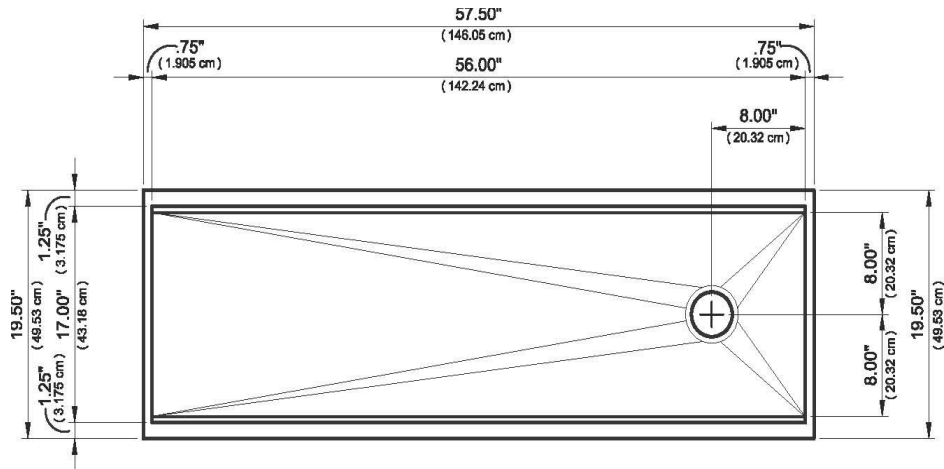

Modern IWS 5 GT Undermount Workstation

Style Number: 774855

Collection: The Galley

Origin: USA

Description: IWS Undermount 1-2 Person Single Bowl Double Tier True Edge Reversible Kitchen Sink Workstation w/ Side Drain in Angel Finish Stainless Steel w/ 9-Piece Culinary Kit in Graphite Wood Composite 57-1/2" x 19-1/2"

GENERAL FEATURES & SPECIFICATIONS

- One Piece Single Bowl
- 1-2 Person
- Under Mount w/ TrueEdge
- Double Tier
- Reversible Sink w/ Side Drain
- Round Drain Cover Conceals Drain While Still Allowing Water to Flow
- CO: 56-1/2" x 18" x 10"
- OD: 57-1/2" x 19-1/2"
- Minimum Required Outside Cabinet Dimensions: 60" x 24"
- 9- Piece Culinary Kit Includes:
 - (2) Dual Tier Cutting Boards 17" x 18"
 - (2) 11" Deluxe 7.2qt Bowls w/ Lids and Non-slip Bottoms
 - (2) 11" Deluxe 7.2qt Colanders w/ Soft Non-slip Handles & Feet
 - (2) Dual Tier Platforms 17" x 18"
 - (1) Dual Tier Drain Rack 17" x 18"
- **Materials: 16ga Stainless Steel & Wood Composite**
- **Finish: Angel Finish**
- **Accessory Colors: White or Grey Resin, Bamboo, or Graphite Wood Composite**

We cannot guarantee the accuracy of this information. Dimensions are nominal – for guidance only and are not to be used for pre-installation.

For further information call 312.832.9000 or visit us at hydrologychicago.com