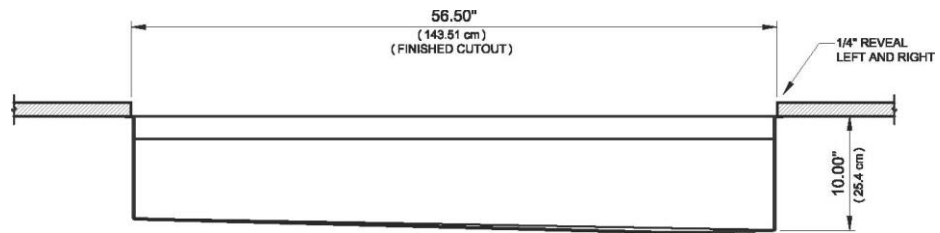

Modern IWS 5 GT Undermount Workstation

Style Number: 774855

Collection: The Galley

Origin: USA

Description: IWS Undermount 1-2 Person Single Bowl Double Tier True Edge Reversible Kitchen Sink Workstation w/ Side Drain in Angel Finish Stainless Steel w/ 9-Piece Culinary Kit in Graphite Wood Composite 57-1/2" x 19-1/2"

GENERAL FEATURES & SPECIFICATIONS

- One Piece Single Bowl
- 1-2 Person
- Under Mount w/ TrueEdge
- Double Tier
- Reversible Sink w/ Side Drain
- Round Drain Cover Conceals Drain While Still Allowing Water to Flow
- CO: 56-1/2" x 18" x 10"
- OD: 57-1/2" x 19-1/2"
- Minimum Required Outside Cabinet Dimensions: 60" x 24"
- 9- Piece Culinary Kit Includes:
 - (2) Dual Tier Cutting Boards 17" x 18"
 - (2) 11" Deluxe 7.2qt Bowls w/ Lids and Non-slip Bottoms
 - (2) 11" Deluxe 7.2qt Colanders w/ Soft Non-slip Handles & Feet
 - (2) Dual Tier Platforms 17" x 18"
 - (1) Dual Tier Drain Rack 17" x 18"
- **Materials: 16ga Stainless Steel & Wood Composite**
- **Finish: Angel Finish**
- **Accessory Colors: White or Grey Resin, Bamboo, or Graphite Wood Composite**