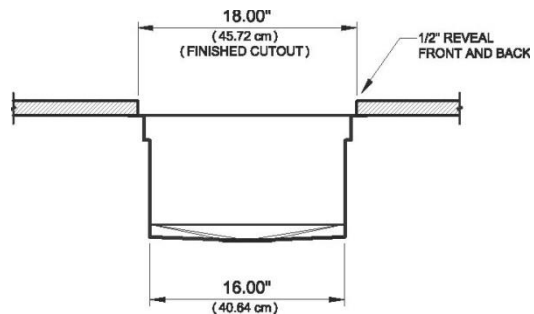

Modern IWS 5 GT Undermount Workstation

Style Number: 774855

Collection: The Galley

Origin: USA

Description: IWS Undermount 1-2 Person Single Bowl Double Tier True Edge Reversible Kitchen Sink Workstation w/ Side Drain in Angel Finish Stainless Steel w/ 9-Piece Culinary Kit in Graphite Wood Composite 57-1/2" x 19-1/2"

GENERAL FEATURES & SPECIFICATIONS

- One Piece Single Bowl
- 1-2 Person
- Under Mount w/ TrueEdge
- Double Tier
- Reversible Sink w/ Side Drain
- Round Drain Cover Conceals Drain While Still Allowing Water to Flow
- CO: 56-1/2" x 18" x 10"
- OD: 57-1/2" x 19-1/2"
- Minimum Required Outside Cabinet Dimensions: 60" x 24"
- 9- Piece Culinary Kit Includes:
 - (2) Dual Tier Cutting Boards 17" x 18"
 - (2) 11" Deluxe 7.2qt Bowls w/ Lids and Non-slip Bottoms
 - (2) 11" Deluxe 7.2qt Colanders w/ Soft Non-slip Handles & Feet
 - (2) Dual Tier Platforms 17" x 18"
 - (1) Dual Tier Drain Rack 17" x 18"
- **Materials: 16ga Stainless Steel & Wood Composite**
- **Finish: Angel Finish**
- **Accessory Colors: White or Grey Resin, Bamboo, or Graphite Wood Composite**