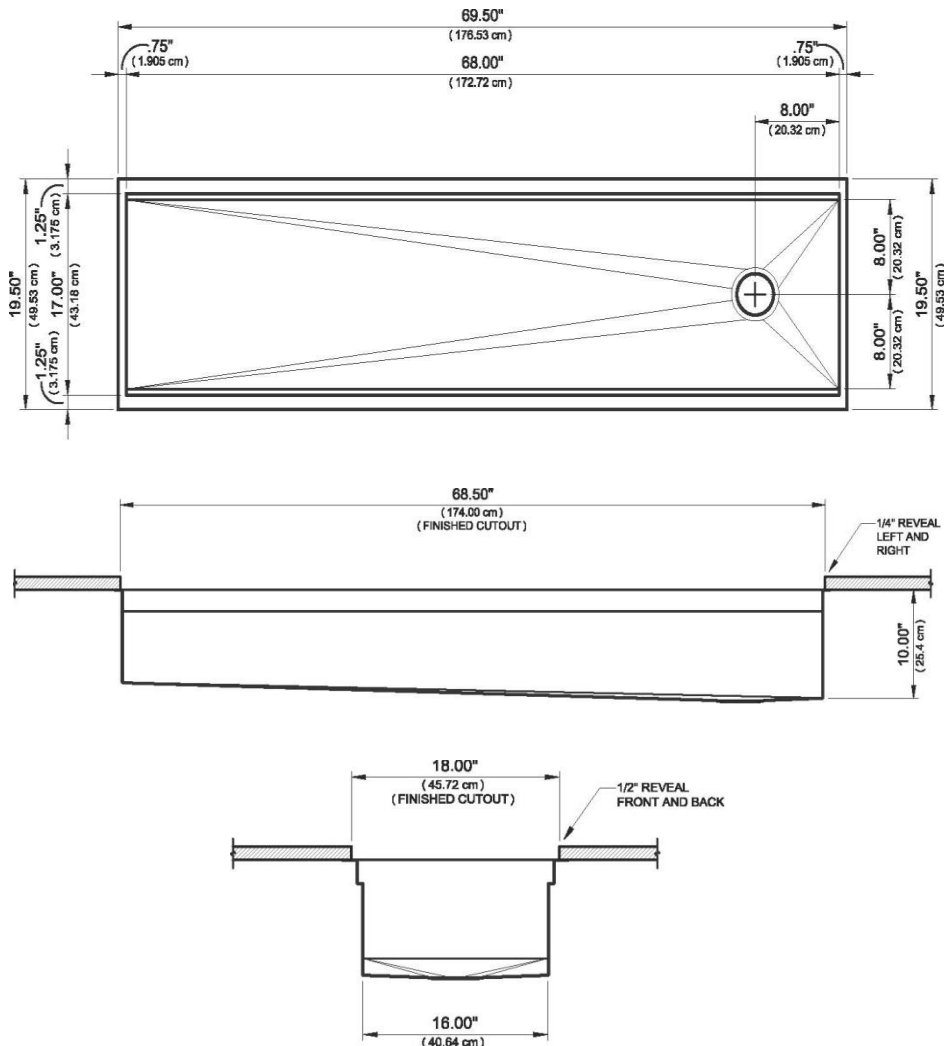

Modern IWS 6 BA Undermount Workstation

Style Number: 749024

Collection: The Galley

Origin: USA

Description: IWS Undermount 1-2 Person Single Bowl Double Tier True Edge Reversible Kitchen Sink Workstation w/ Side Drain in Angel Finish Stainless Steel w/ 10-Piece Culinary Kit in Bamboo 69-1/2" x 19-1/2"

GENERAL FEATURES & SPECIFICATIONS

- One Piece Single Bowl
- 1-2 Person
- Under Mount w/ TrueEdge
- Double Tier
- Reversible Sink w/ Side Drain
- Round Drain Cover Conceals Drain While Still Allowing Water to Flow
- CO: 68-1/2" x 18" x 10"
- OD: 69-1/2" x 19-1/2"
- Minimum Required Outside Cabinet Dimensions: 72" x 24"
- 10- Piece Culinary Kit Includes:
 - (3) Dual Tier Cutting Boards 17" x 18"
 - (2) 11" Deluxe 7.2qt Bowls w/ Lids and Non-slip Bottoms
 - (2) 11" Deluxe 7.2qt Colanders w/ Soft Non-slip Handles & Feet
 - (2) Dual Tier Platforms 17" x 18"
 - (1) Dual Tier Drain Rack 17" x 18"
- **Materials: 16ga Stainless Steel & Bamboo**
- **Finish: Angel Finish**
- **Accessory Colors: White or Grey Resin, Bamboo, or Graphite Wood Composite**