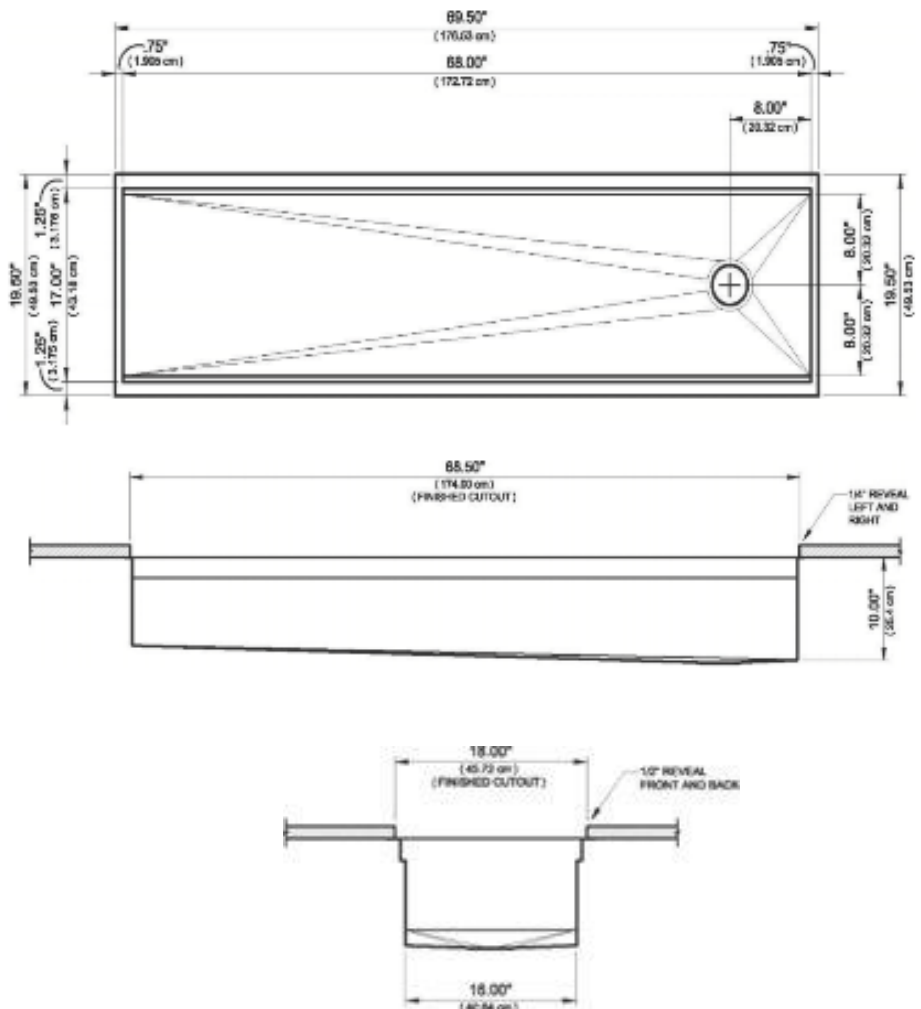

Modern IWS 6 GR Undermount Workstation

Style Number: 774894

Collection: The Galley

Origin: USA

Description: IWS Undermount 1-2 Person Single Bowl Double Tier True Edge Reversible Kitchen Sink Workstation w/ Side Drain in Angel Finish Stainless Steel w/ 10- Piece Culinary Kit in Grey High Density Resin 69-1/2" x 19-1/2"

GENERAL FEATURES & SPECIFICATIONS

- One Piece Single Bowl
- 1-2 Person
- Under Mount w/ TrueEdge
- Double Tier
- Reversible sink with side drain
- Round Drain Cover Conceals Drain While Still Allowing Water to Flow
- CO: 68-1/2" x 18" x 10"
- OD: 69-1/2" x 19-1/2"
- Minimum Required Outside Cabinet Dimensions: 72" x 24"
- 10 Piece Culinary Kit Includes:
 - (3) Dual Tier Cutting Board 17" x 18"
 - (2) 11" Deluxe 7.2qt Bowl w/ Lid and Non-slip Bottom
 - (2) 11" Deluxe 7.2qt Colander w/ Soft Non-slip Handles & Feet
 - (2) Dual Tier Platforms 17" x 18"
 - (1) Dual Tier Drying Rack 17" x 18"
- Materials: 16ga Stainless Steel & High Density Resin
- Finish: Angel Finish
- Accessory Colors: White or Grey Resin, Bamboo, or Graphite Wood Composite