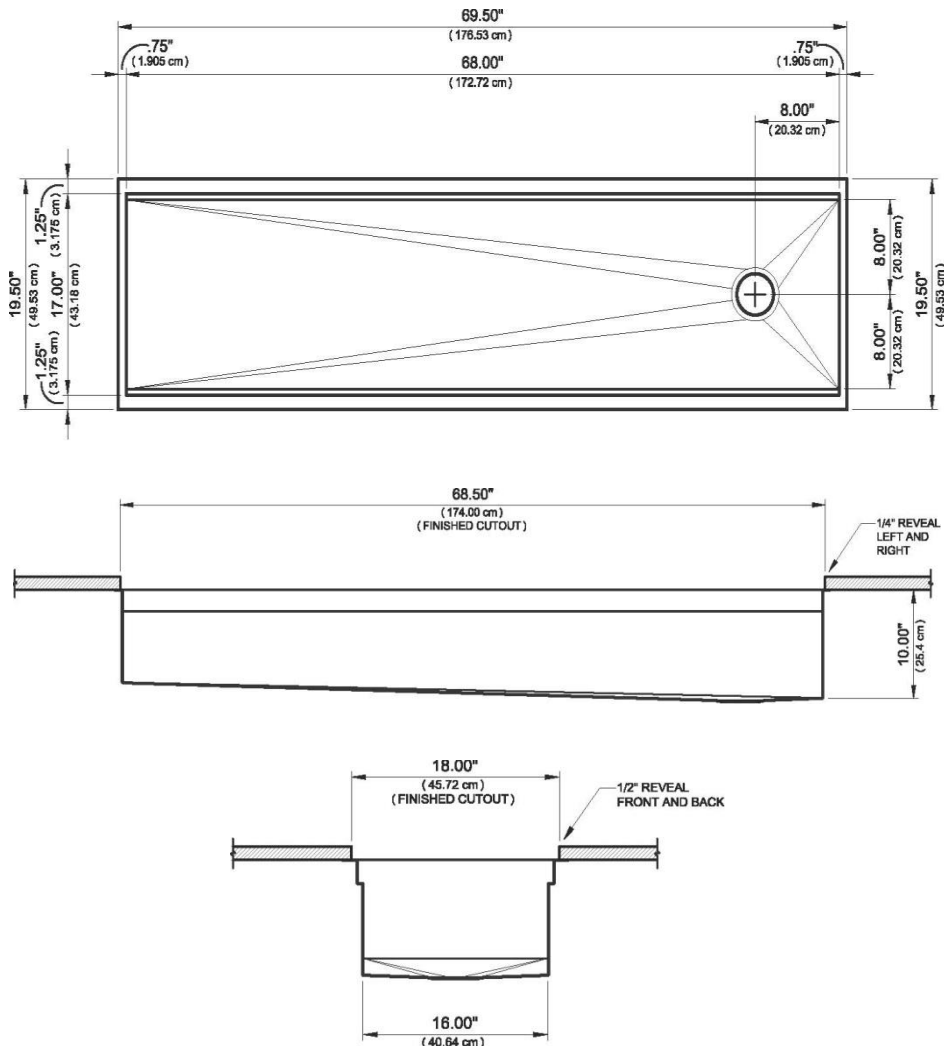

Modern IWS 6 GT Undermount Workstation

Style Number: 774857

Collection: The Galley

Origin: USA

Description: IWS Undermount 1-2 Person Single Bowl Double Tier True Edge Reversible Kitchen Sink Workstation w/ Side Drain in Angel Finish Stainless Steel w/ 10-Piece Culinary Kit in Graphite Wood Composite 69-1/2" x 19-1/2"

GENERAL FEATURES & SPECIFICATIONS

- One Piece Single Bowl
- 1-2 Person
- Under Mount w/ TrueEdge
- Double Tier
- Reversible Sink w/ Side Drain
- Round Drain Cover Conceals Drain While Still Allowing Water to Flow
- CO: 68-1/2" x 18" x 10"
- OD: 69-1/2" x 19-1/2"
- Minimum Required Outside Cabinet Dimensions: 72" x 24"
- 10- Piece Culinary Kit Includes:
 - (3) Dual Tier Cutting Boards 17" x 18"
 - (2) 11" Deluxe 7.2qt Bowls w/ Lids and Non-slip Bottoms
 - (2) 11" Deluxe 7.2qt Colanders w/ Soft Non-slip Handles & Feet
 - (2) Dual Tier Platforms 17" x 18V"
 - (1) Dual Tier Drain Rack 17" x 18"
- **Materials: 16ga Stainless Steel & Wood Composite**
- **Finish: Angel Finish**
- **Accessory Colors: White or Grey Resin, Bamboo, or Graphite Wood Composite**