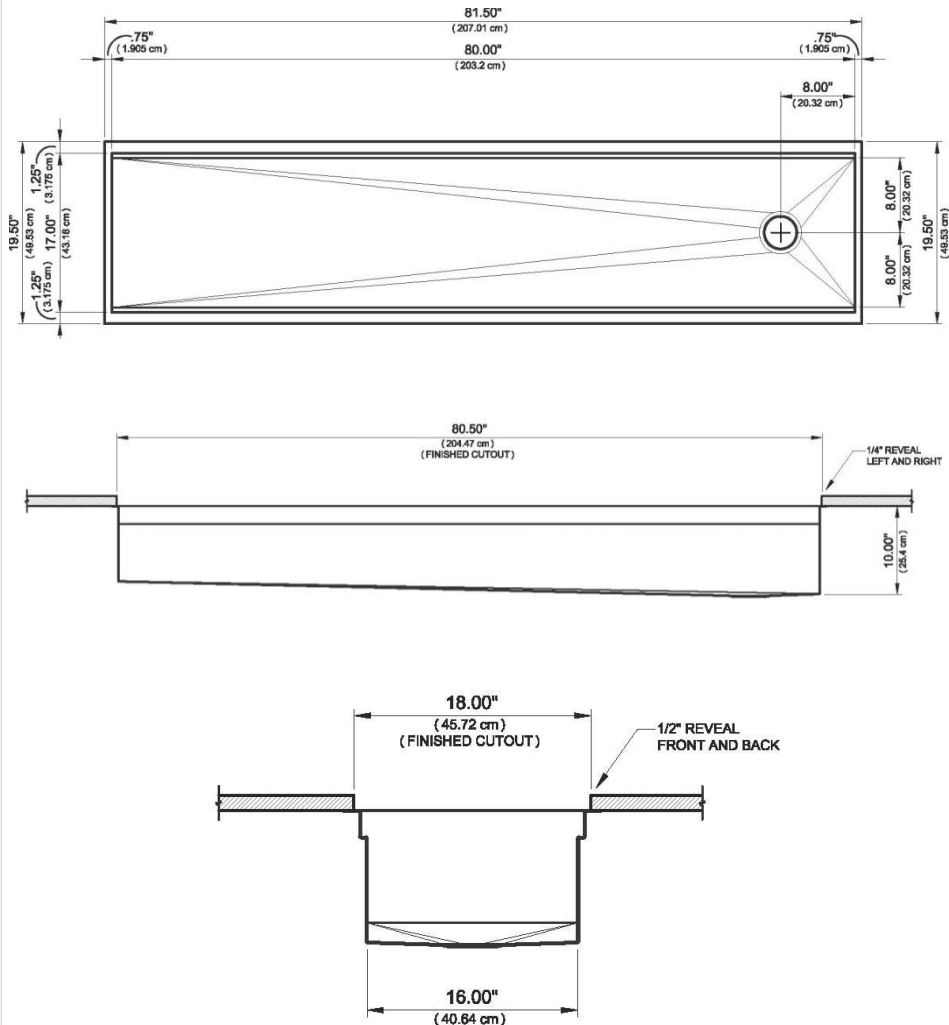

Modern IWS 7 BA Undermount Workstation

Style Number: 749021

Collection: The Galley

Origin: USA

Description: IWS Undermount 1-3 Person Single Bowl Double Tier True Edge Reversible Kitchen Sink Workstation w/ Side Drain in Angel Finish Stainless Steel w/ 11-Piece Culinary Kit in Bamboo 81-1/2" x 19-1/2"

GENERAL FEATURES & SPECIFICATIONS

- One Piece Single Bowl
- 1-3 Person
- Under Mount w/ TrueEdge
- Double Tier
- Reversible Sink w/ Side Drain
- Round Drain Cover Conceals Drain While Still Allowing Water to Flow
- CO: 80-1/2" x 18" x 10"
- OD: 81-1/2" x 19-1/2"
- Minimum Required Outside Cabinet Dimensions: 84" x 24"
- 11- Piece Culinary Kit Includes:
 - (4) Dual Tier Cutting Boards 17" x 18"
 - (2) 11" Deluxe 7.2qt Bowls w/ Lids and Non-slip Bottoms
 - (2) 11" Deluxe 7.2qt Colanders w/ Soft Non-slip Handles & Feet
 - (2) Dual Tier Platforms 17" x 18"
 - (1) Dual Tier Drain Rack 17" x 18"
- **Materials: 16ga Stainless Steel & Bamboo**
- **Finish: Angel Finish**
- **Accessory Colors: White or Grey Resin, Bamboo, or Graphite Wood Composite**