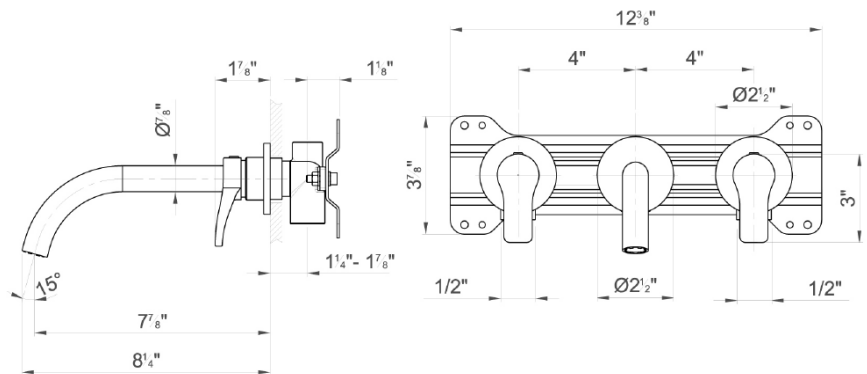

Modern Lissoni Wall Mount Faucet

Style Number: 770601

Collection: Aboutwater

Origin: Italy

Description: Lissoni Wall Mount Two Handle 3- Hole Washbasin Mixer 7-7/8" Projection w/ Aerated Flow & Rough Valve w/o Drain in Chrome Flow Rate 1.5 gpm

GENERAL FEATURES & SPECIFICATIONS

- Wall Mounted
- Two Handles
- 3-holes
- 7-7/8" Spout Projection
- Aerated Flow
- Included Rough Valve
- ¼ Turn Ceramic Disc Cartridge
- Max Flow Rate 1.5gpm
- Without Drain
- **Material: Brass**
- **Finishes: Chrome or Matte**
- **Colors: Black or White**