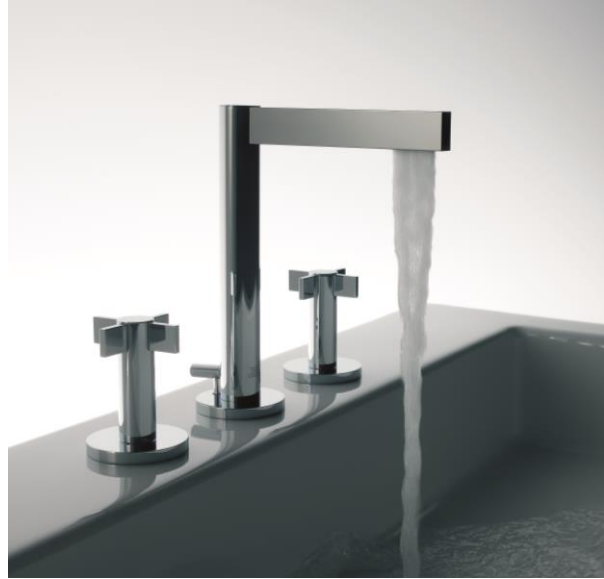

Contemporary Lollipop Deck Mount Faucet

Style Number: 729138

Collection: Franz Viegner

Origin: Germany

Description: Lollipop Deck Mount 8cc Widespread Lavatory Faucet w/ Cross Handles and Pop-up 5-1/2" Spout Reach in Polished Chrome

GENERAL FEATURES & SPECIFICATIONS

- Deck Mounted
- 8cc Widespread
- Cross Handles
- Brass Valve Bodies
- Quarter Turn Ceramic Cartridges
- Flexible S.S. Connectors With Sediment Screens
- Pop-up Drain With Lift Rod And Tailpiece
- Stationary Spout With Recessed Aerator
- For 8in Or 16in Centers
- 5-1/2in Spout Reach
- **Material: No Lead Brass**
- **Finish: Polished Chrome, Brushed Nickel, Polished Nickel, Oil Rubbed Bronze, Polished Gold, Rose Gold, Brushed Gold, or Black Matte Chrome**